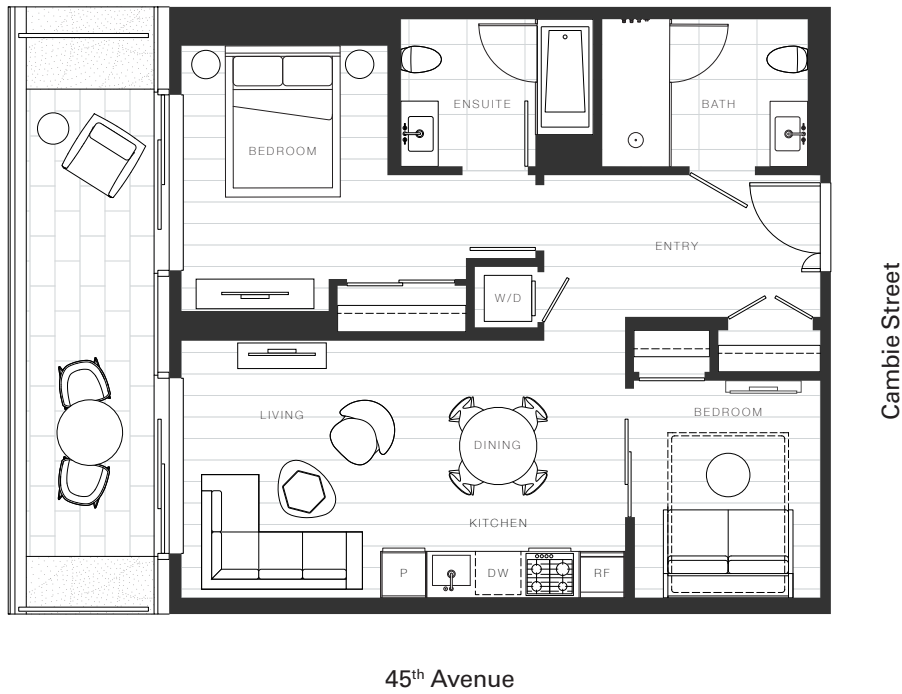

X Clémante

Home 1010

—
2 Bedroom

Total Living: 916 ft²

OAKRIDGE X CLÉMANDE

Dimensions, sizes, specifications, layouts and materials are approximate and provided for information purposes only and are not represented as being the actual final areas and dimensions. Prospective purchasers are advised that interior square footage is combined with balcony square footage and included in total advertised square footage of the homes. Exterior walls and glazing, balcony configurations, fascia, guard-rails, screens and façade panel locations are approximate and provided for information purposes only, and will vary in area, type, specifications, and extent depending on the home. The locations shown are not represented as being the final locations of these items. All of the foregoing (including without limitation the dimensions and layout) are subject to change in the developer's sole discretion, without compensation or notice. Please ask sales representative for details. E. & O.E.