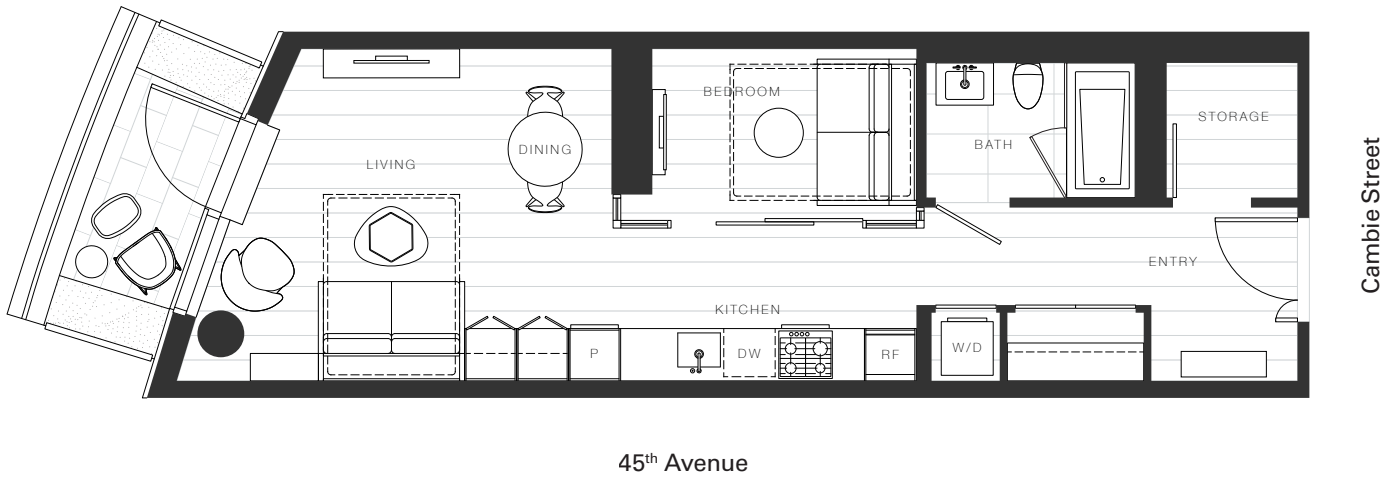

X Clémante

Home 1002

—  
1 Bedroom

Total Living: 635 ft<sup>2</sup>

**OAKRIDGE X CLÉMANDE**

Dimensions, sizes, specifications, layouts and materials are approximate and provided for information purposes only and are not represented as being the actual final areas and dimensions. Prospective purchasers are advised that interior square footage is combined with balcony square footage and included in total advertised square footage of the homes. Exterior walls and glazing, balcony configurations, fascia, guard-rails, screens and façade panel locations are approximate and provided for information purposes only, and will vary in area, type, specifications, and extent depending on the home. The locations shown are not represented as being the final locations of these items. All of the foregoing (including without limitation the dimensions and layout) are subject to change in the developer's sole discretion, without compensation or notice. Please ask sales representative for details. E. & O.E.