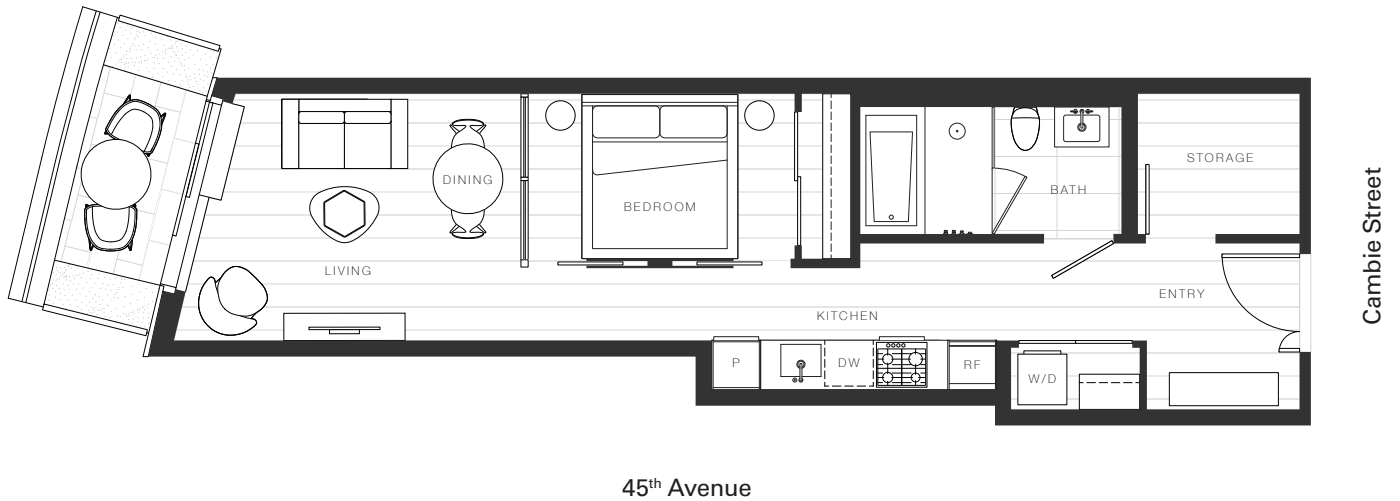

X Clémante

Home 1001

—
1 Bedroom

Total Living: 638 ft²

OAKRIDGE X CLÉMANDE

Dimensions, sizes, specifications, layouts and materials are approximate and provided for information purposes only and are not represented as being the actual final areas and dimensions. Prospective purchasers are advised that interior square footage is combined with balcony square footage and included in total advertised square footage of the homes. Exterior walls and glazing, balcony configurations, fascia, guard-rails, screens and façade panel locations are approximate and provided for information purposes only, and will vary in area, type, specifications, and extent depending on the home. The locations shown are not represented as being the final locations of these items. All of the foregoing (including without limitation the dimensions and layout) are subject to change in the developer's sole discretion, without compensation or notice. Please ask sales representative for details. E. & O.E.