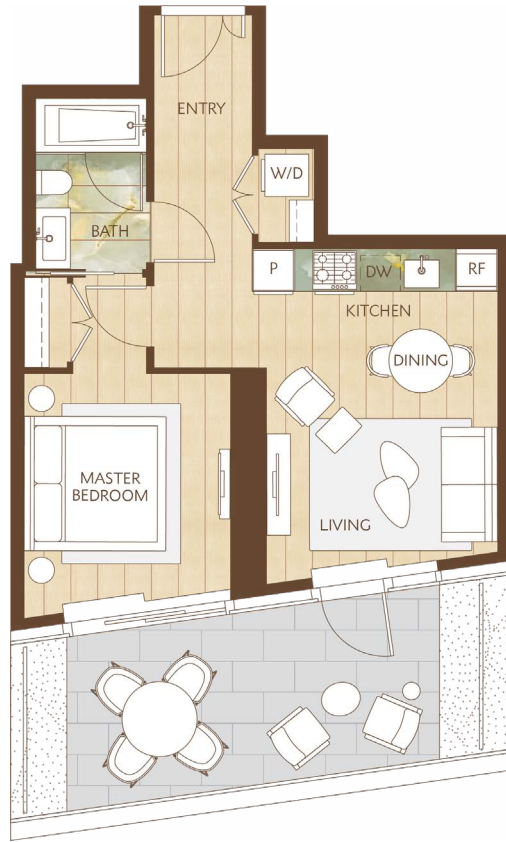

Home 1508

East Inspired Living
One Bedroom
Total Living: 693 ft²