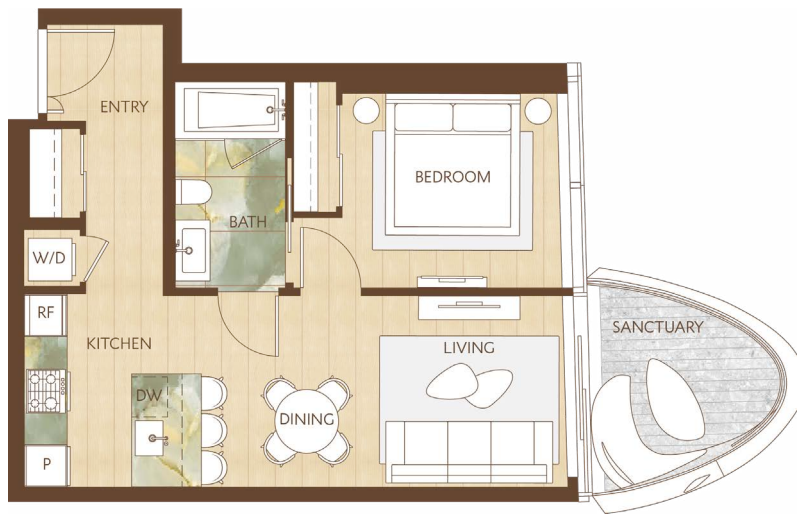

Home 1505

East Inspired Living
One Bedroom
Total Living: 607 ft²