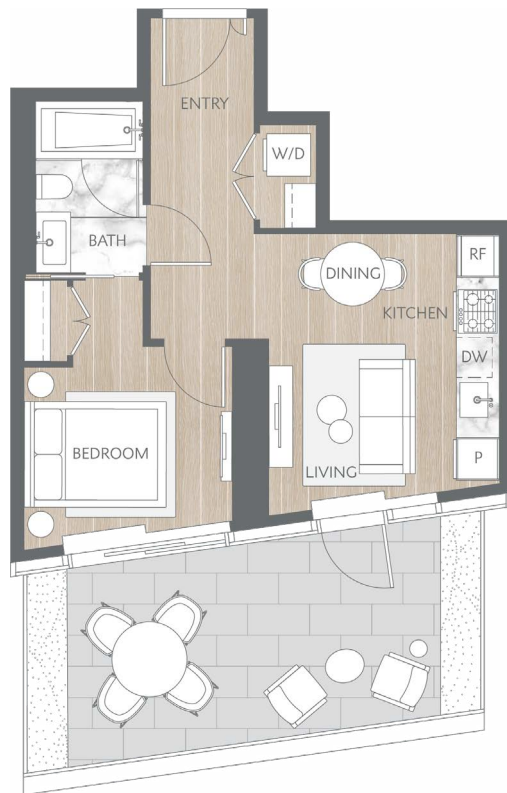

Home 1708

Contemporary Inspired Living
One Bedroom
Total Living: 650 ft²

WEST 41ST AVENUE