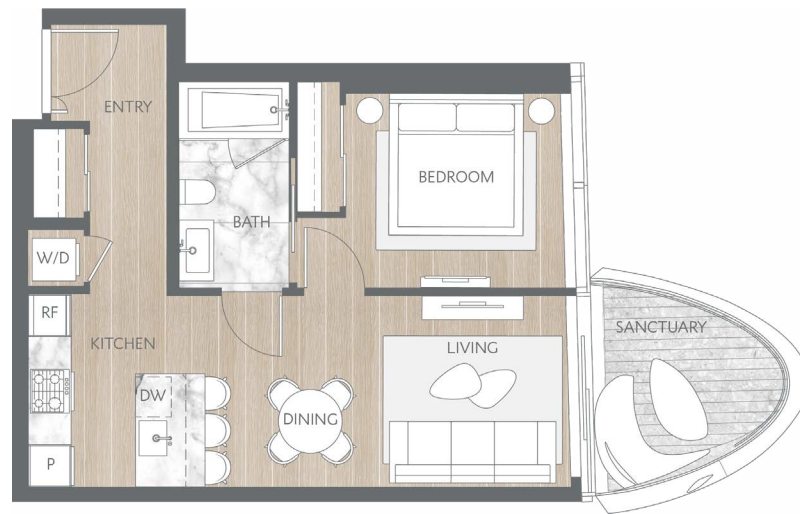

Home 1605

Contemporary Inspired Living
One Bedroom
Total Living: 635 ft²

WEST 41ST AVENUE