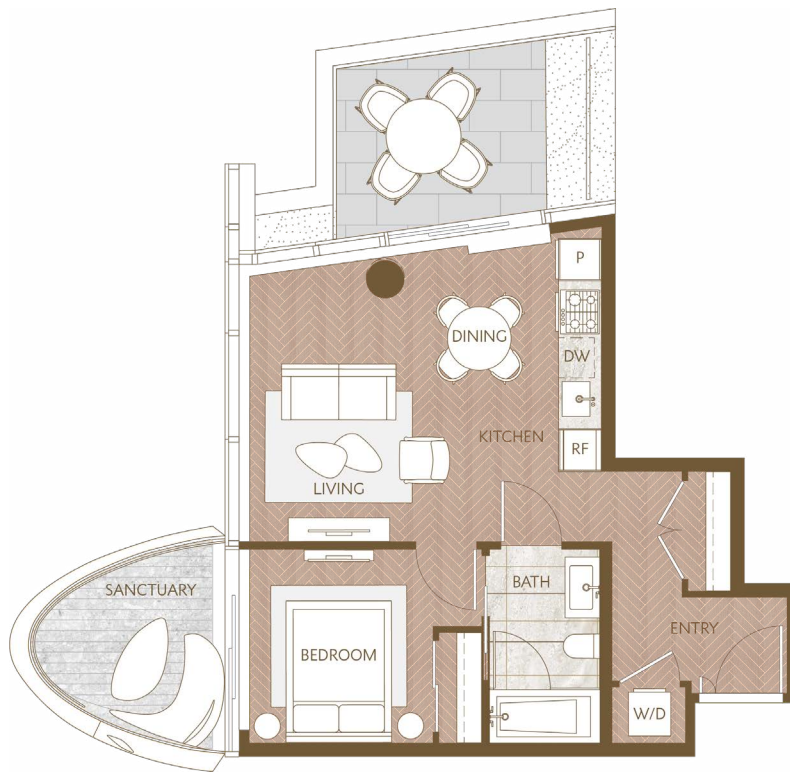

Home 1902

West Inspired Living
One Bedroom
Total Living: 697 ft²

WEST 41ST AVENUE