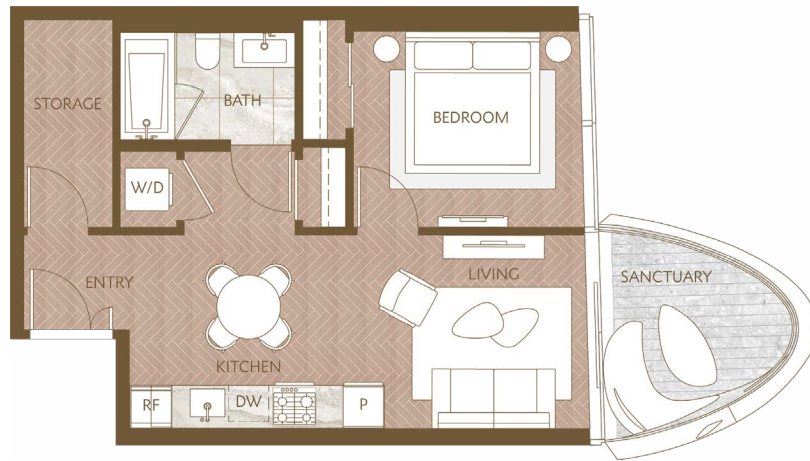

Home 1806

West Inspired Living
One Bedroom
Total Living: 611 ft²

WEST 41ST AVENUE