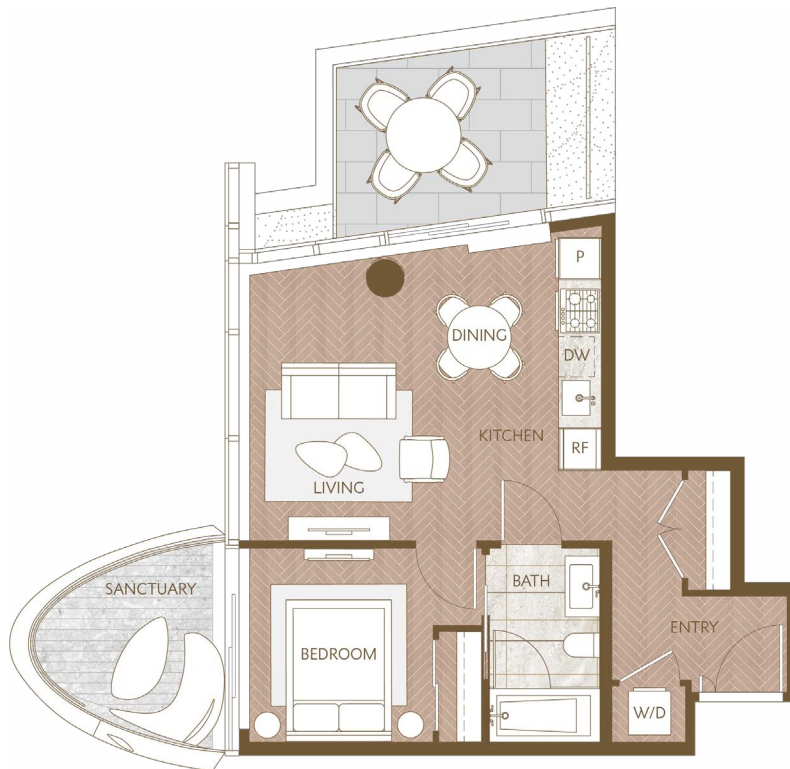

Home 1802

West Inspired Living
One Bedroom
Total Living: 703 ft²

WEST 41ST AVENUE