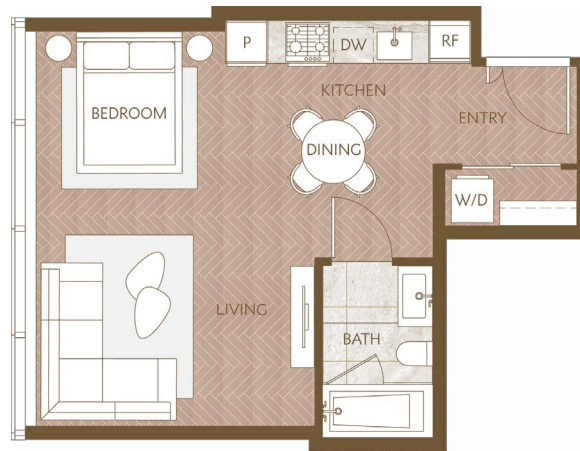

Home 1801

West Inspired Living
Studio
Total Living: 485 ft²

WEST 41ST AVENUE

westbank