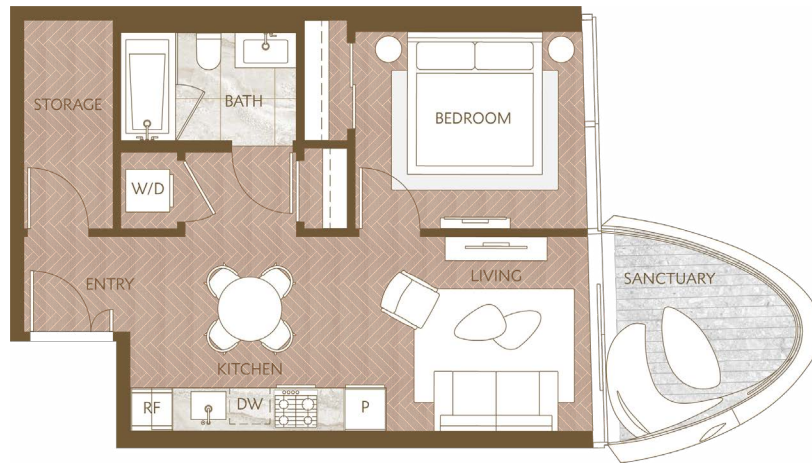

Home 2603

West Inspired Living
One Bedroom
Total Living: 613 ft²

WEST 41ST AVENUE