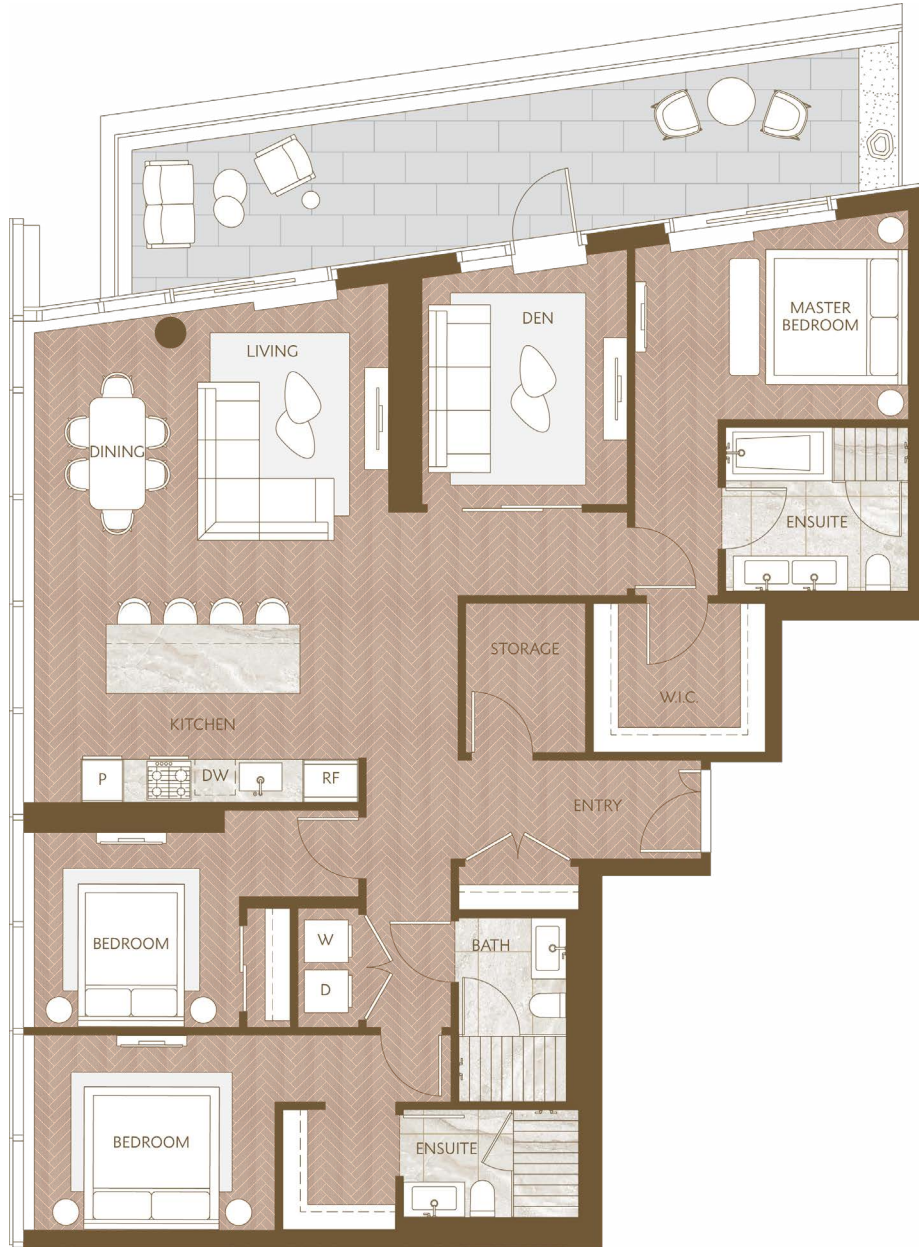

Home 2501

West Inspired Living
Three Bedroom
Total Living: 1,896 ft²

WEST 41ST AVENUE

westbank