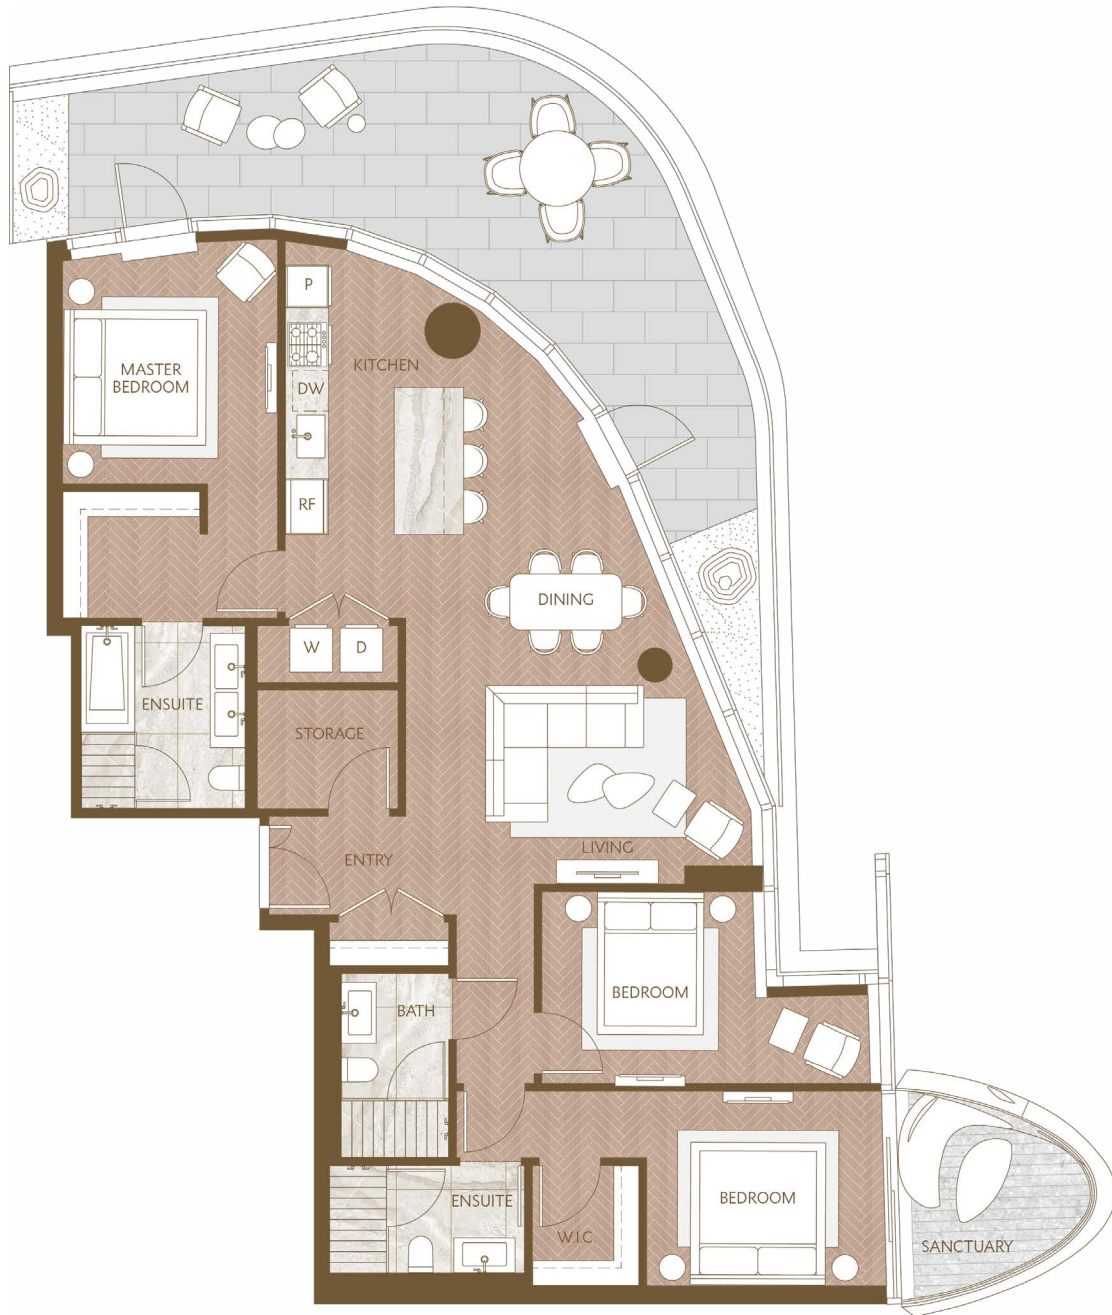

Home 2402

West Inspired Living
Three Bedroom
Total Living: 1,789 ft²

WEST 41ST AVENUE