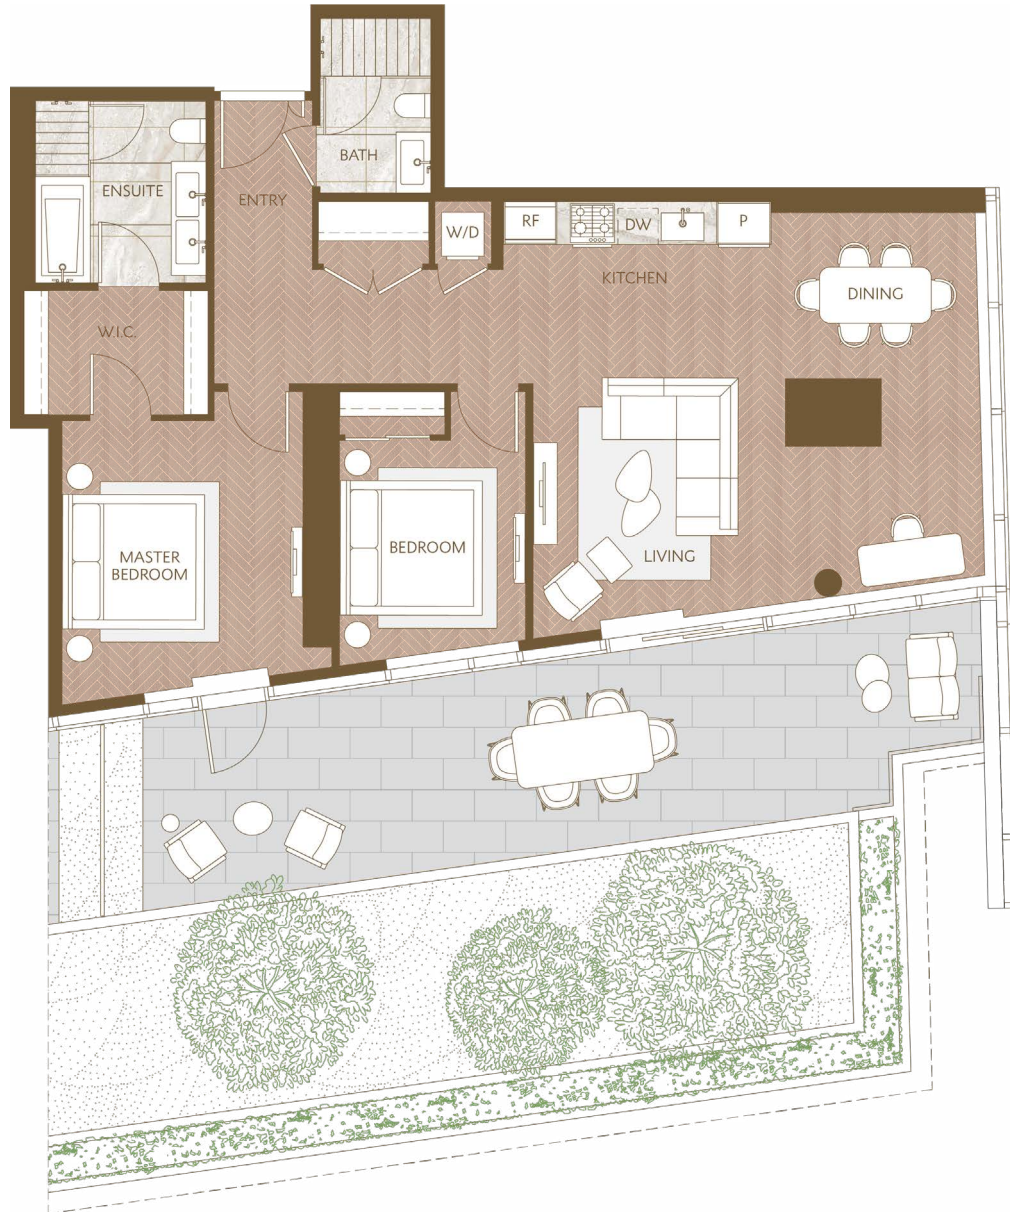

Home 1007

West Inspired Living
Two Bedroom
Total Living: 1,495 ft²