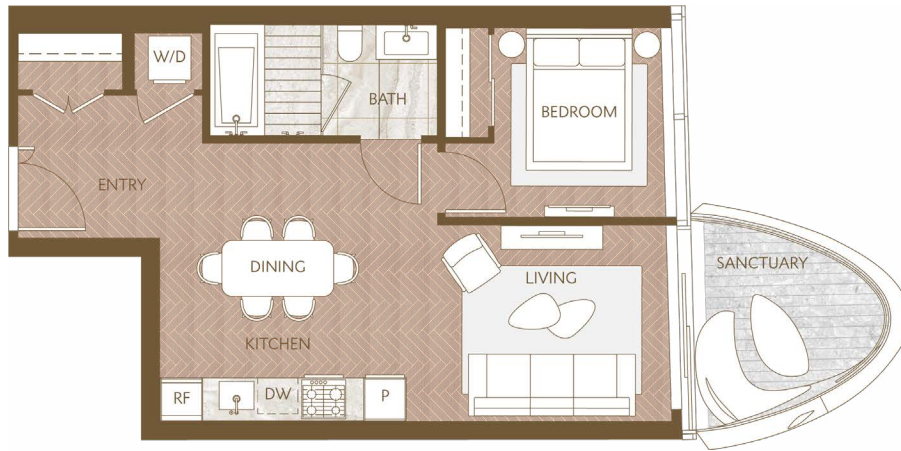

Home 1006

West Inspired Living
One Bedroom
Total Living: 649 ft²