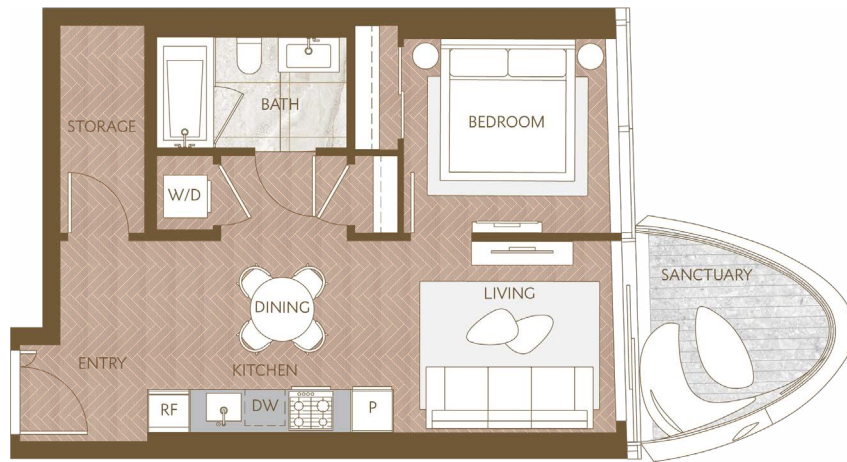

Home 1005

West Inspired Living
One Bedroom
Total Living: 647 ft²