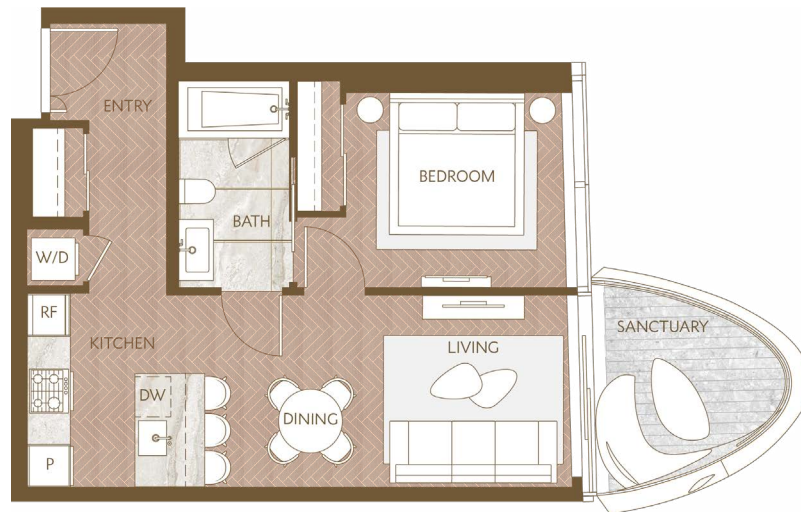

Home 1004

West Inspired Living
One Bedroom
Total Living: 638 ft²