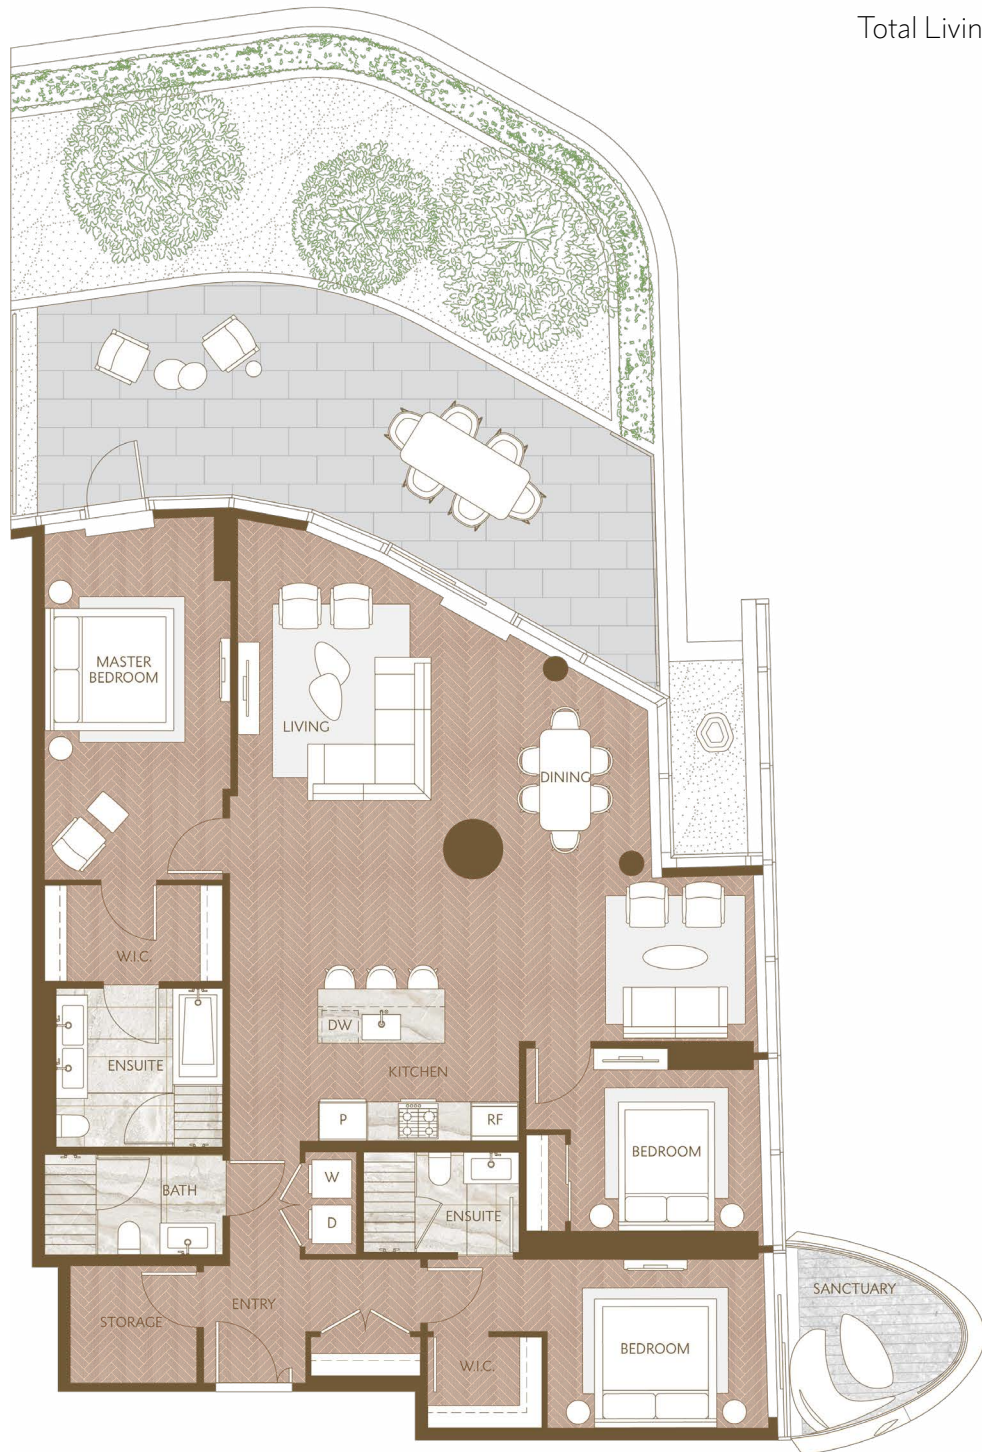

Home 1003

West Inspired Living
Three Bedroom
Total Living: 2,091 ft²