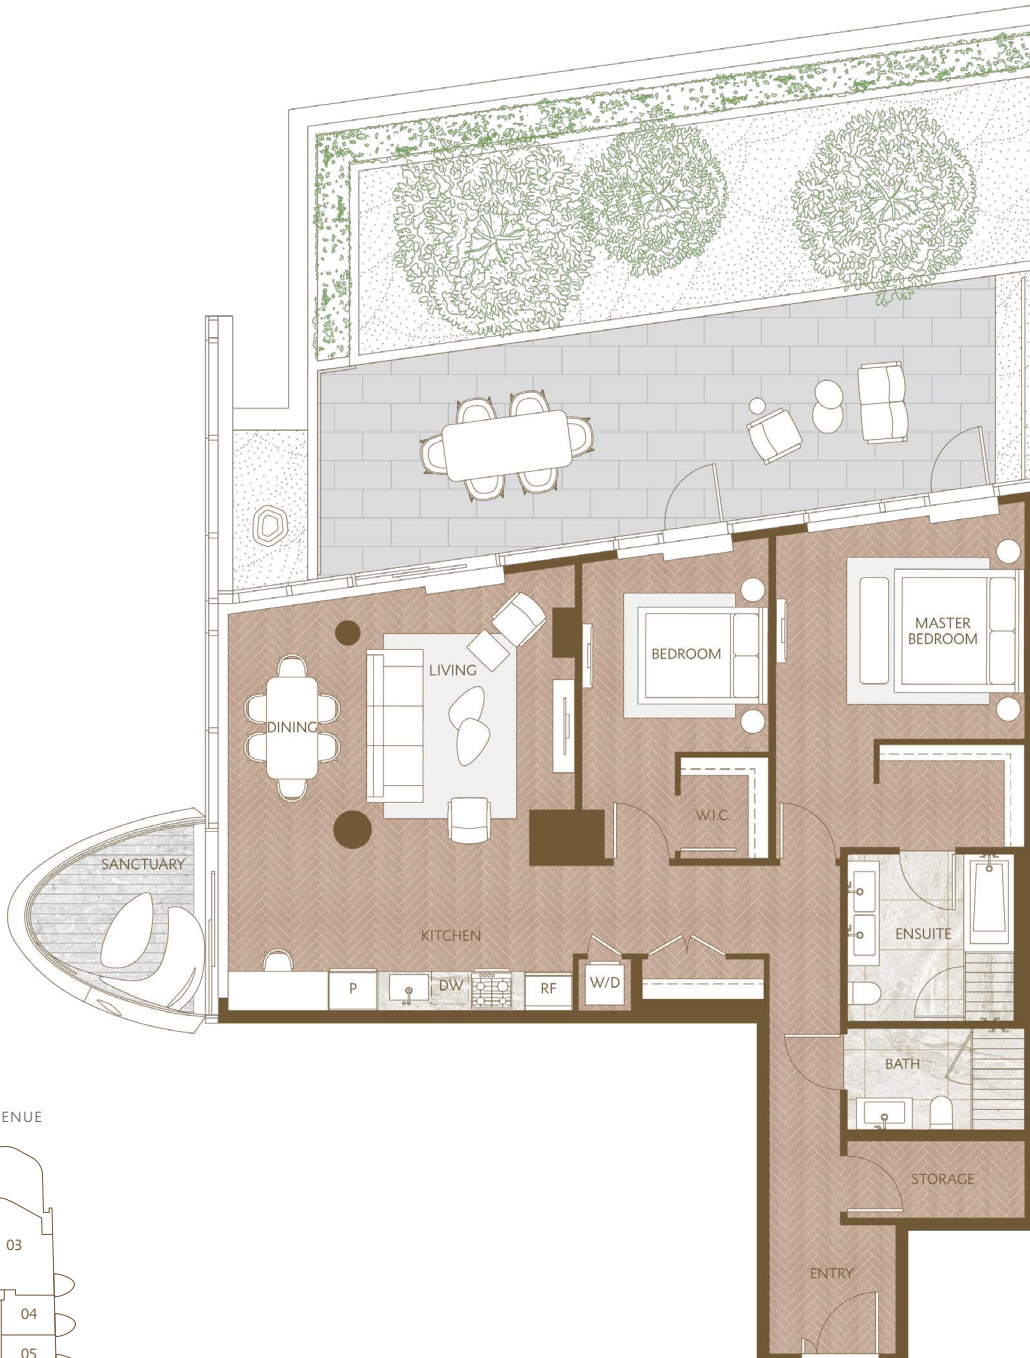

Home 1002

West Inspired Living
Two Bedroom
Total Living: 1,731 ft²