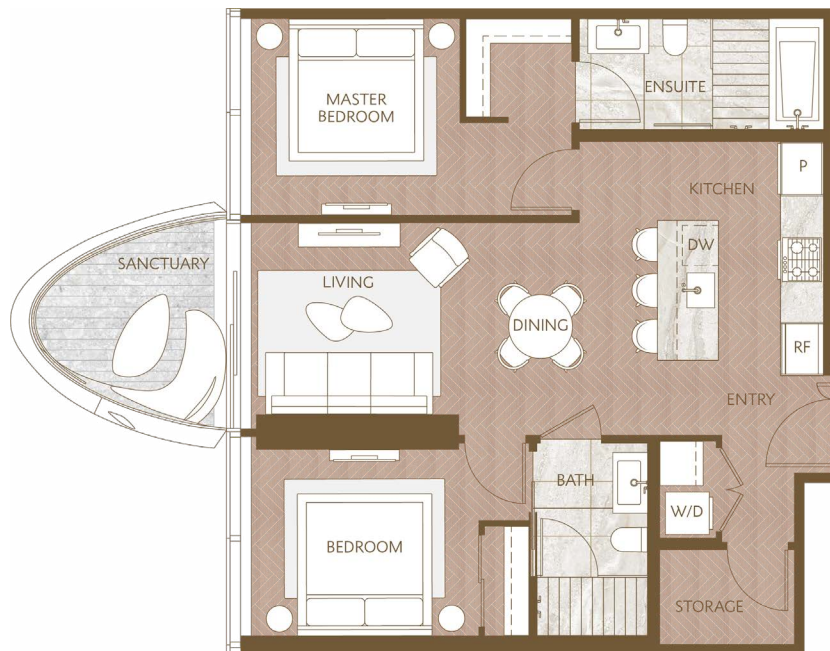

Home 1001

West Inspired Living
Two Bedroom
Total Living: 928 ft²