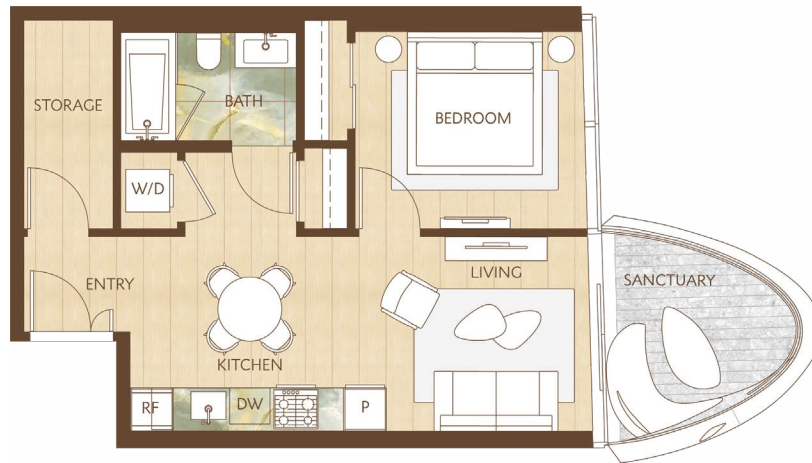

Home 2903

East Inspired Living
One Bedroom
Total Living: 613 ft²

WEST 41ST AVENUE