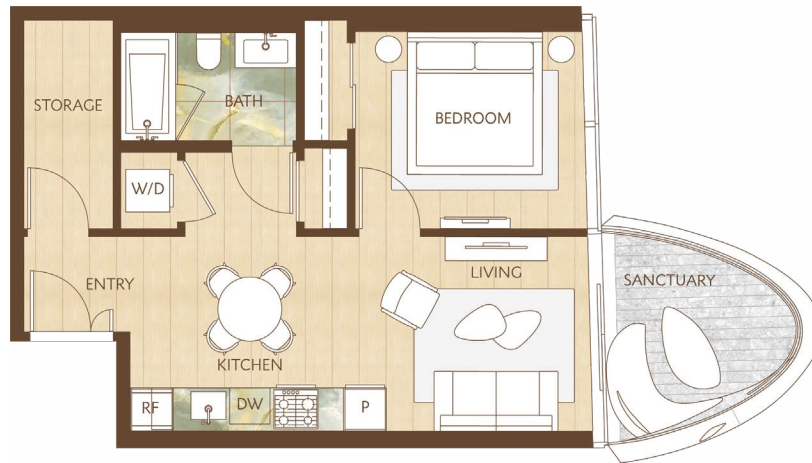

Home 2703

East Inspired Living
One Bedroom
Total Living: 613 ft²

WEST 41ST AVENUE