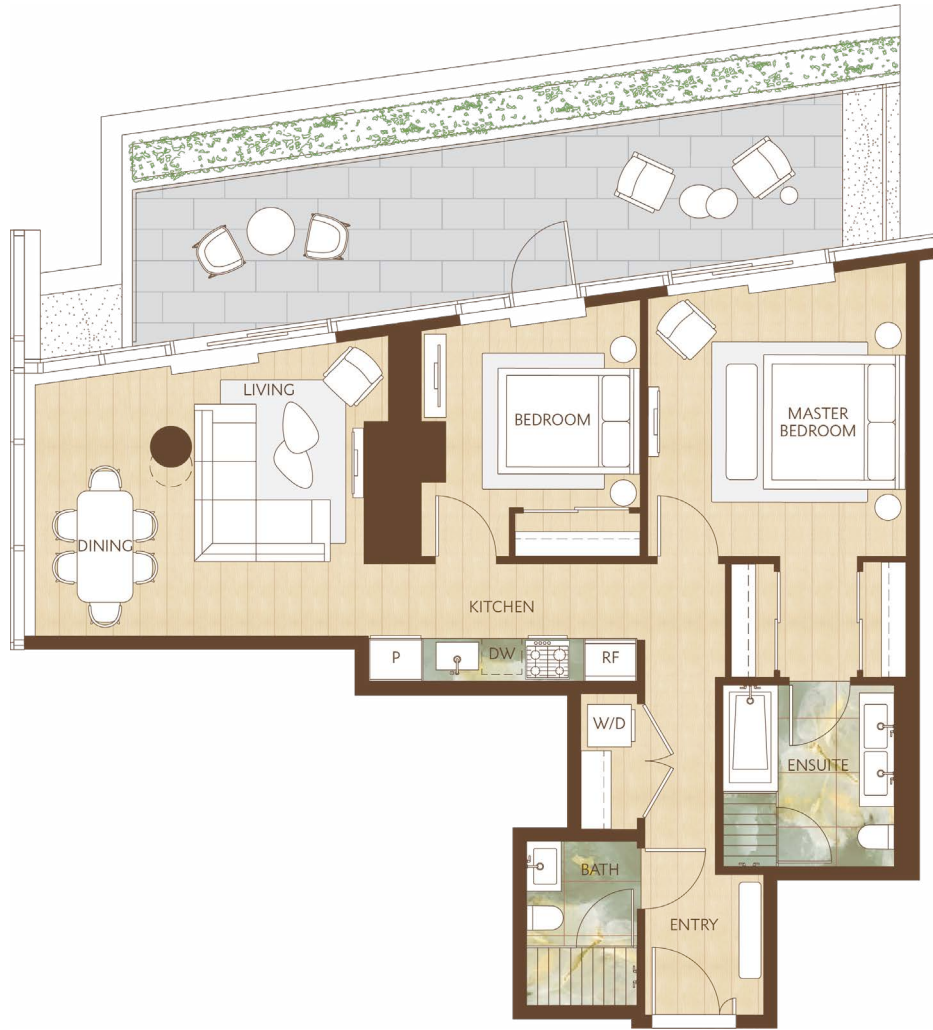

Home 1202

East Inspired Living
Two Bedroom
Total Living: 1,259 ft²