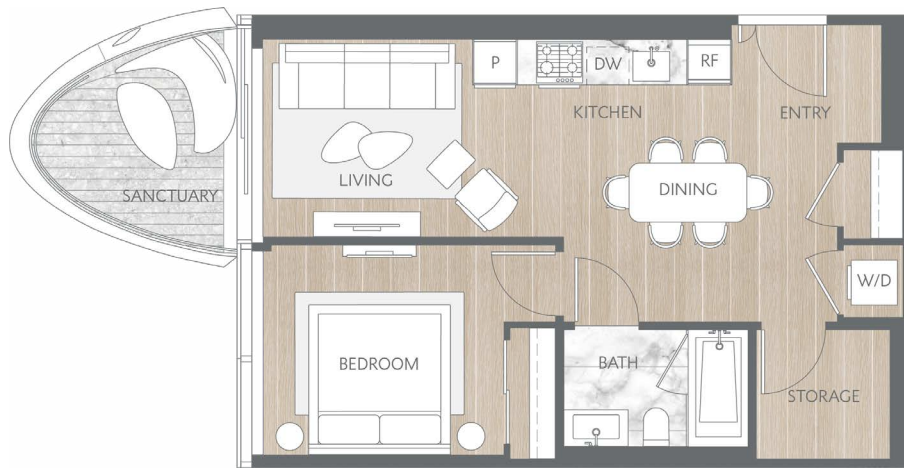

Home 910

Contemporary Inspired Living
One Bedroom
Total Living: 673 ft²