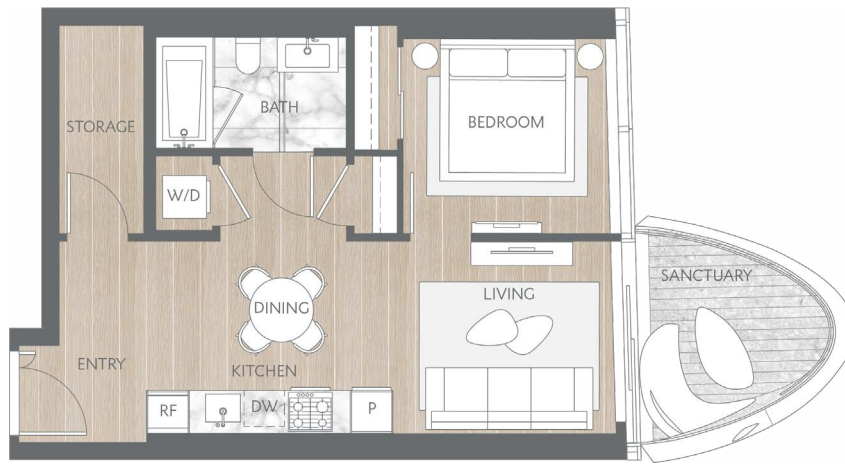

Home 906

Contemporary Inspired Living
One Bedroom
Total Living: 649 ft²