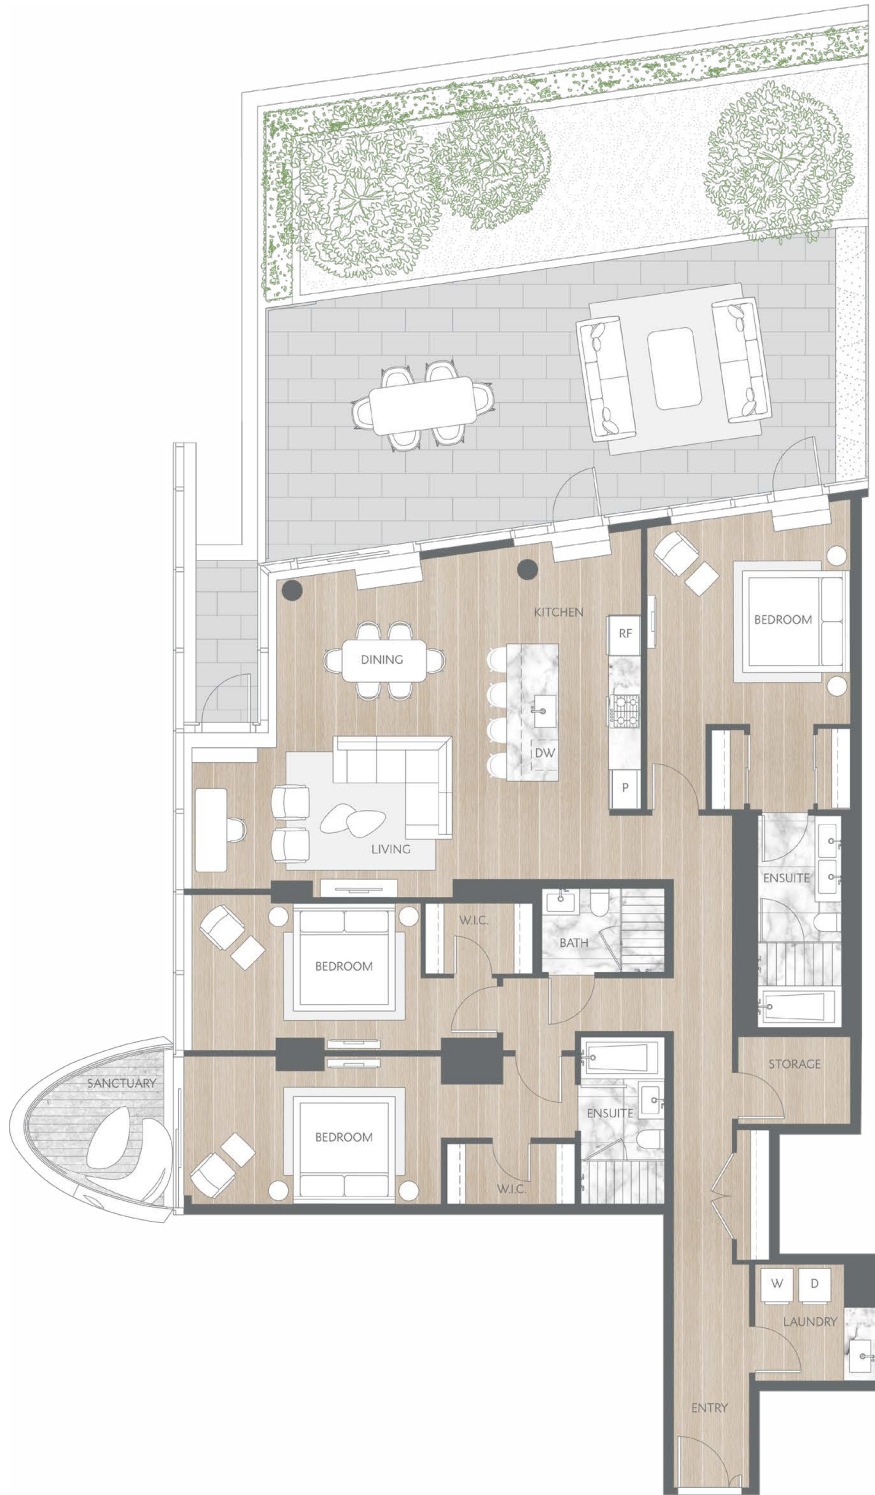

Home 902

Contemporary Inspired Living
Three Bedroom
Total Living: 2,556 ft²