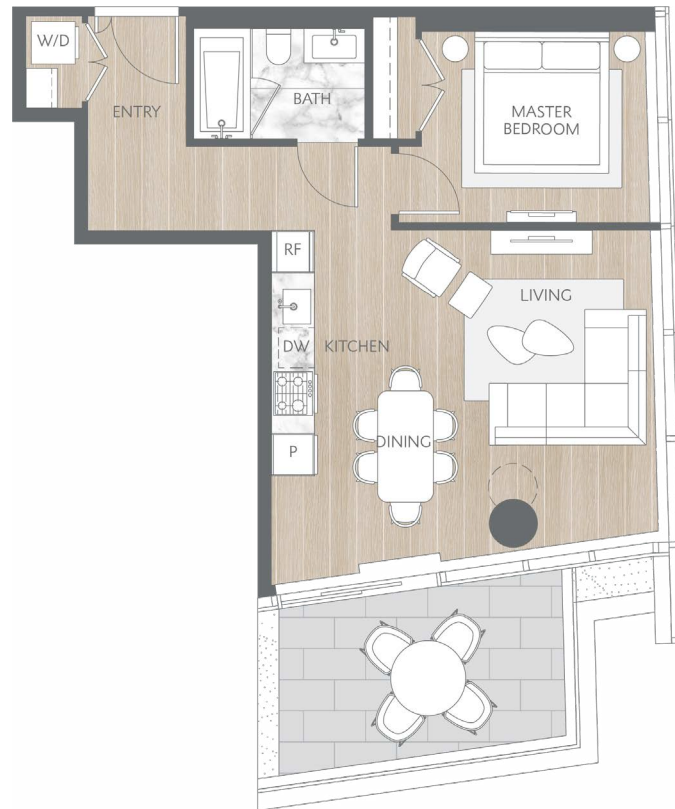

Home 1407

Contemporary Inspired Living
One Bedroom
Total Living: 756 ft²