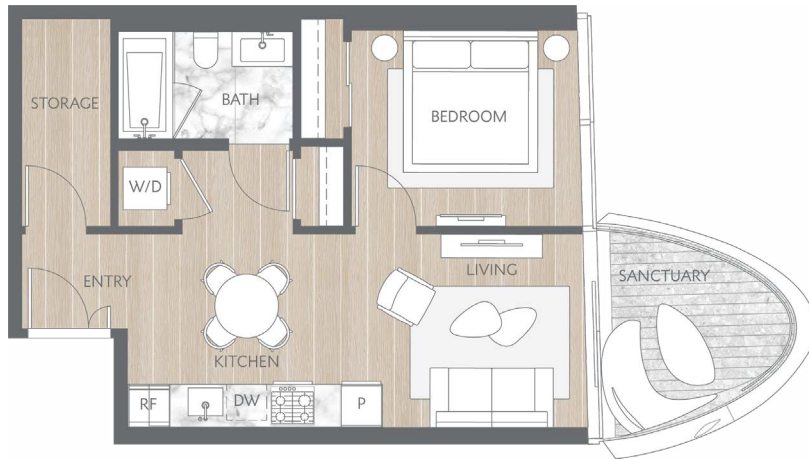

Home 1406

Contemporary Inspired Living
One Bedroom
Total Living: 612 ft²