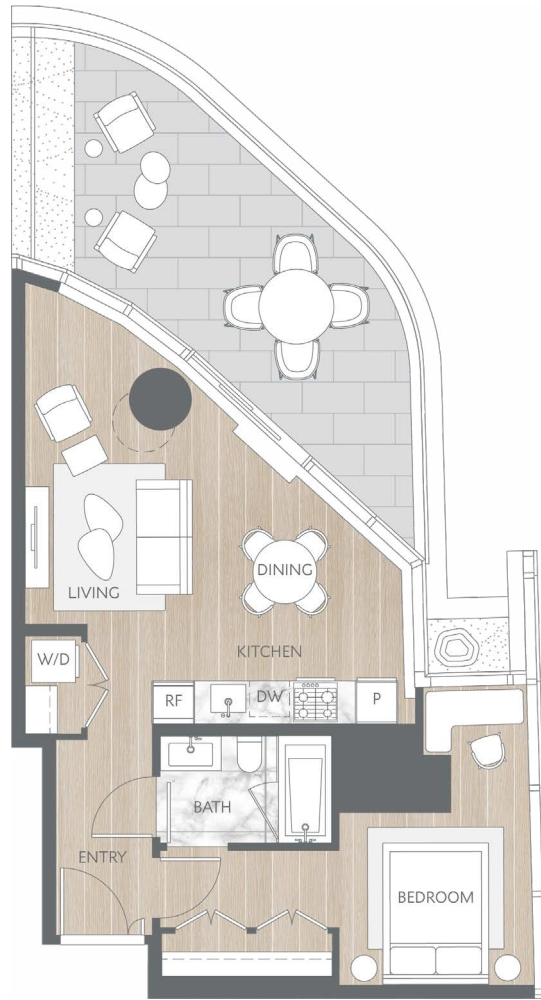

Home 1404

Contemporary Inspired Living
One Bedroom
Total Living: 814 ft²