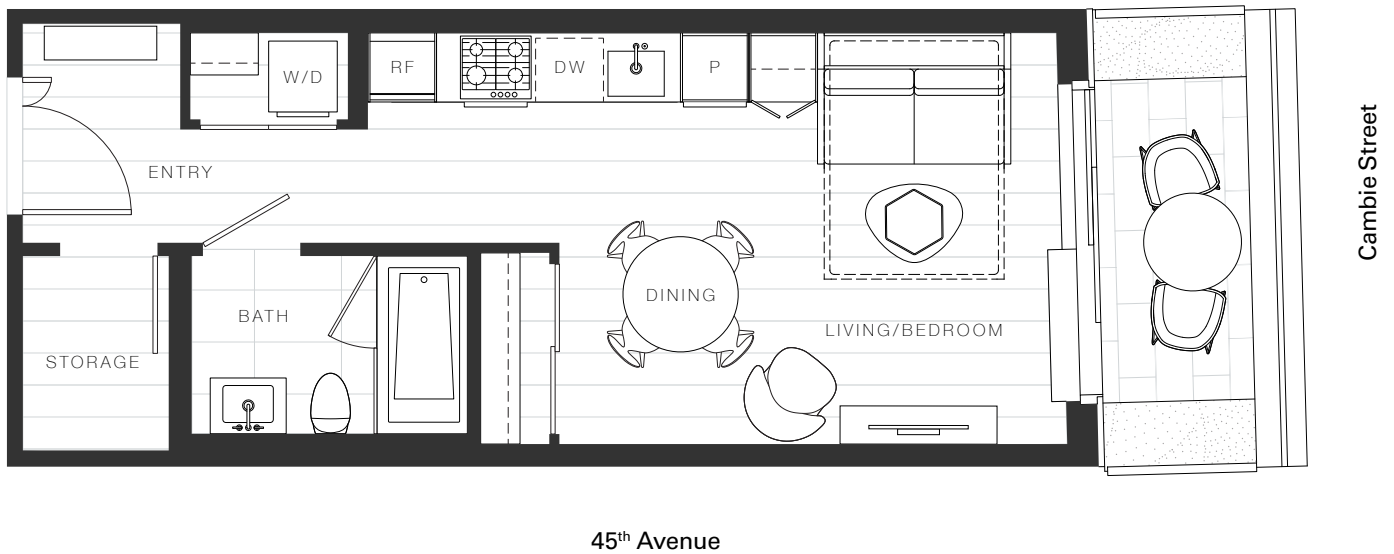

X Clémade

Studio 831

—  
Total Living: 486 ft<sup>2</sup>

## OAKRIDGE X CLÉMANDE

Dimensions, sizes, specifications, layouts and materials are approximate and provided for information purposes only and are not represented as being the actual final areas and dimensions. Prospective purchasers are advised that interior square footage is combined with balcony square footage and included in total advertised square footage of the homes. Exterior walls and glazing, balcony configurations, fascia, guard-rails, screens and façade panel locations are approximate and provided for information purposes only, and will vary in area, type, specifications, and extent depending on the home. The locations shown are not represented as being the final locations of these items. All of the foregoing (including without limitation the dimensions and layout) are subject to change in the developer's sole discretion, without compensation or notice. Please ask sales representative for details. E. & O.E.