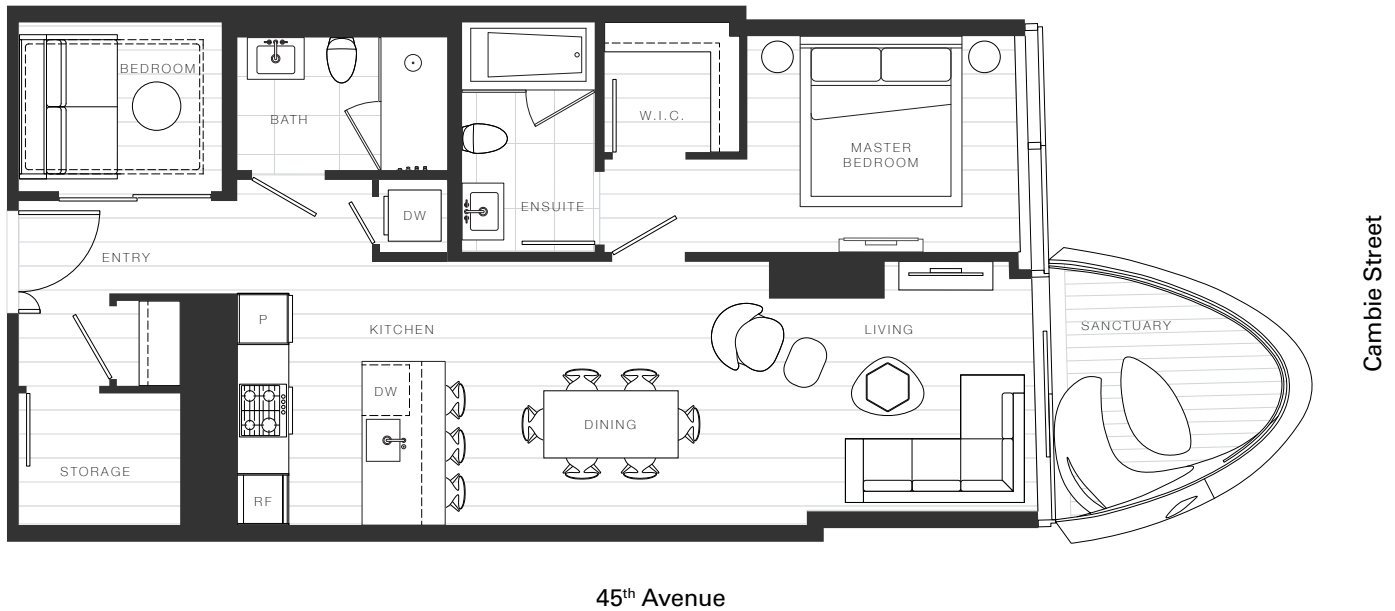

X Clémade

Home 827

—
2 Bedroom Junior

Total Living: 887 ft²

OAKRIDGE X CLÉMANDE

Dimensions, sizes, specifications, layouts and materials are approximate and provided for information purposes only and are not represented as being the actual final areas and dimensions. Prospective purchasers are advised that interior square footage is combined with balcony square footage and included in total advertised square footage of the homes. Exterior walls and glazing, balcony configurations, fascia, guard-rails, screens and façade panel locations are approximate and provided for information purposes only, and will vary in area, type, specifications, and extent depending on the home. The locations shown are not represented as being the final locations of these items. All of the foregoing (including without limitation the dimensions and layout) are subject to change in the developer's sole discretion, without compensation or notice. Please ask sales representative for details. E. & O.E.