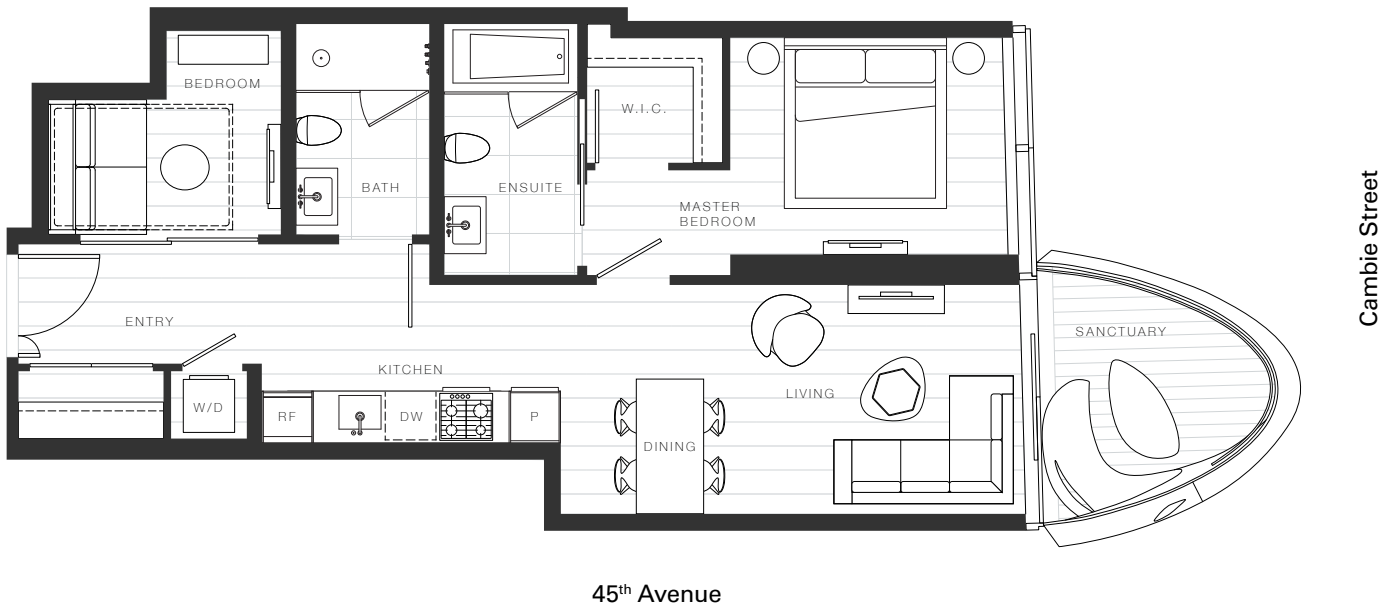

X Clémade

Home 823

—  
2 Bedroom Junior

Total Living: 798 ft<sup>2</sup>

**OAKRIDGE X CLÉMANDE**

Dimensions, sizes, specifications, layouts and materials are approximate and provided for information purposes only and are not represented as being the actual final areas and dimensions. Prospective purchasers are advised that interior square footage is combined with balcony square footage and included in total advertised square footage of the homes. Exterior walls and glazing, balcony configurations, fascia, guard-rails, screens and façade panel locations are approximate and provided for information purposes only, and will vary in area, type, specifications, and extent depending on the home. The locations shown are not represented as being the final locations of these items. All of the foregoing (including without limitation the dimensions and layout) are subject to change in the developer's sole discretion, without compensation or notice. Please ask sales representative for details. E. & O.E.