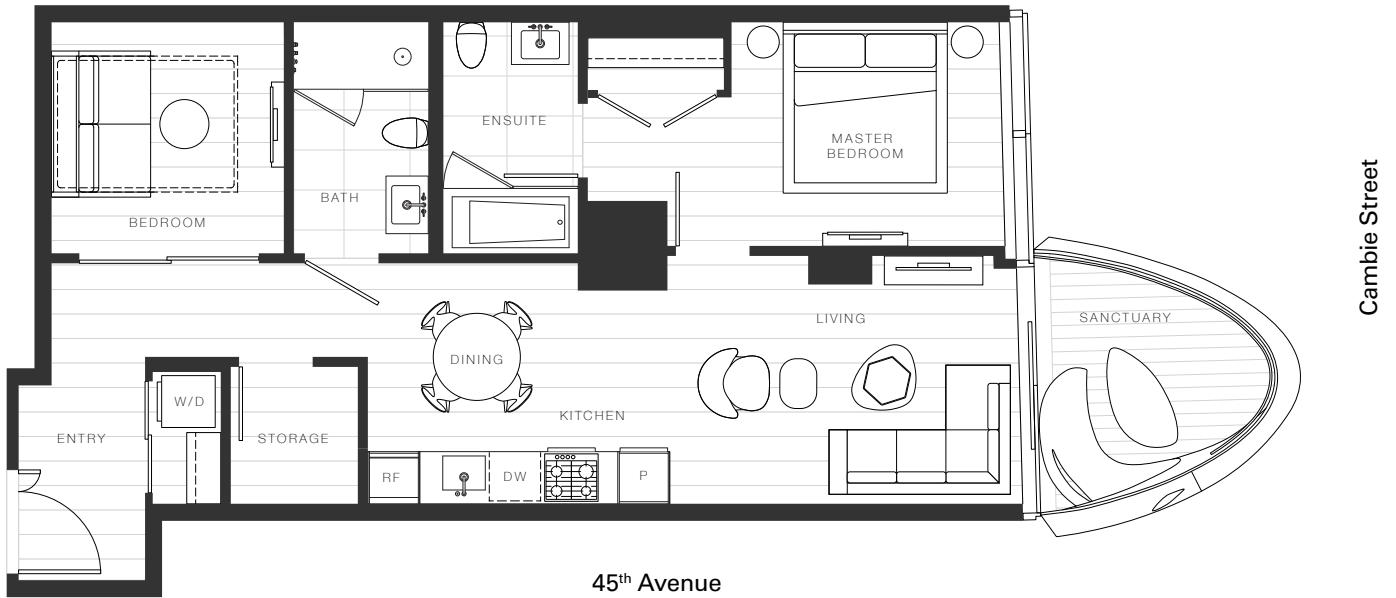

X Clémade

Home 822

—
2 Bedroom Junior

Total Living: 864 ft²

OAKRIDGE X CLÉMANDE

Dimensions, sizes, specifications, layouts and materials are approximate and provided for information purposes only and are not represented as being the actual final areas and dimensions. Prospective purchasers are advised that interior square footage is combined with balcony square footage and included in total advertised square footage of the homes. Exterior walls and glazing, balcony configurations, fascia, guard-rails, screens and façade panel locations are approximate and provided for information purposes only, and will vary in area, type, specifications, and extent depending on the home. The locations shown are not represented as being the final locations of these items. All of the foregoing (including without limitation the dimensions and layout) are subject to change in the developer's sole discretion, without compensation or notice. Please ask sales representative for details. E. & O.E.