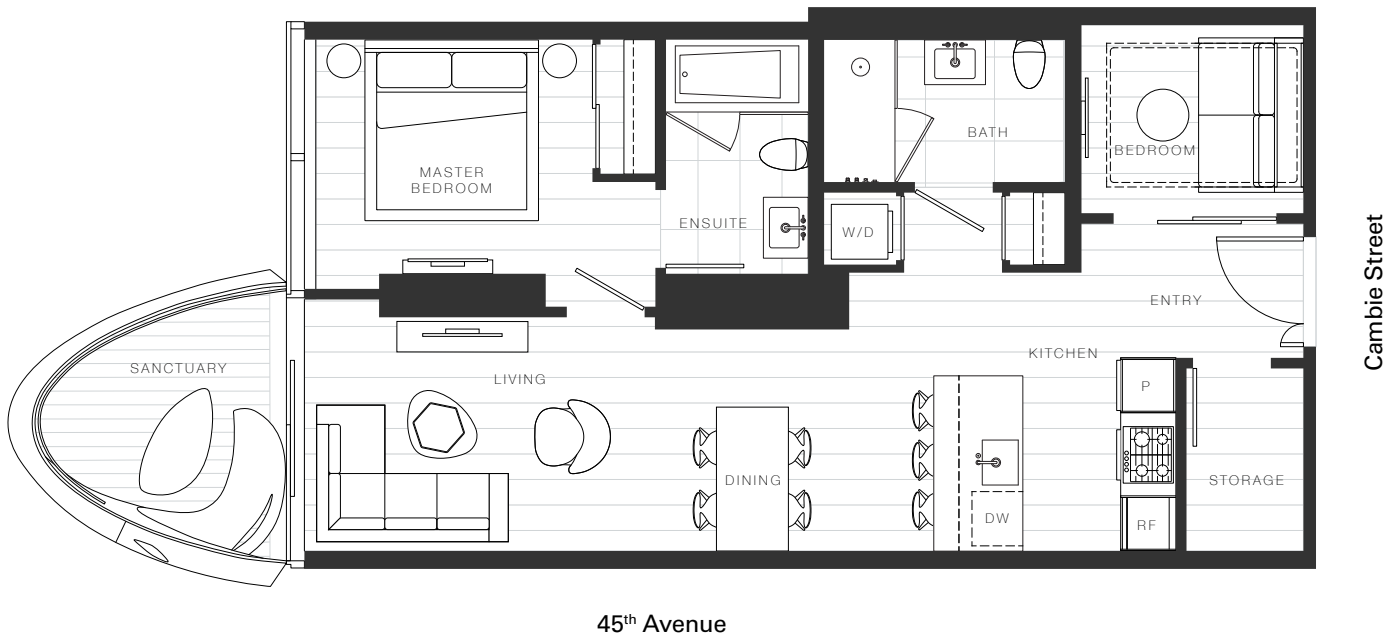

X Clémade

Home 818

—
2 Bedroom Junior

Total Living: 818 ft²

OAKRIDGE X CLÉMANDE

Dimensions, sizes, specifications, layouts and materials are approximate and provided for information purposes only and are not represented as being the actual final areas and dimensions. Prospective purchasers are advised that interior square footage is combined with balcony square footage and included in total advertised square footage of the homes. Exterior walls and glazing, balcony configurations, fascia, guard-rails, screens and façade panel locations are approximate and provided for information purposes only, and will vary in area, type, specifications, and extent depending on the home. The locations shown are not represented as being the final locations of these items. All of the foregoing (including without limitation the dimensions and layout) are subject to change in the developer's sole discretion, without compensation or notice. Please ask sales representative for details. E. & O.E.