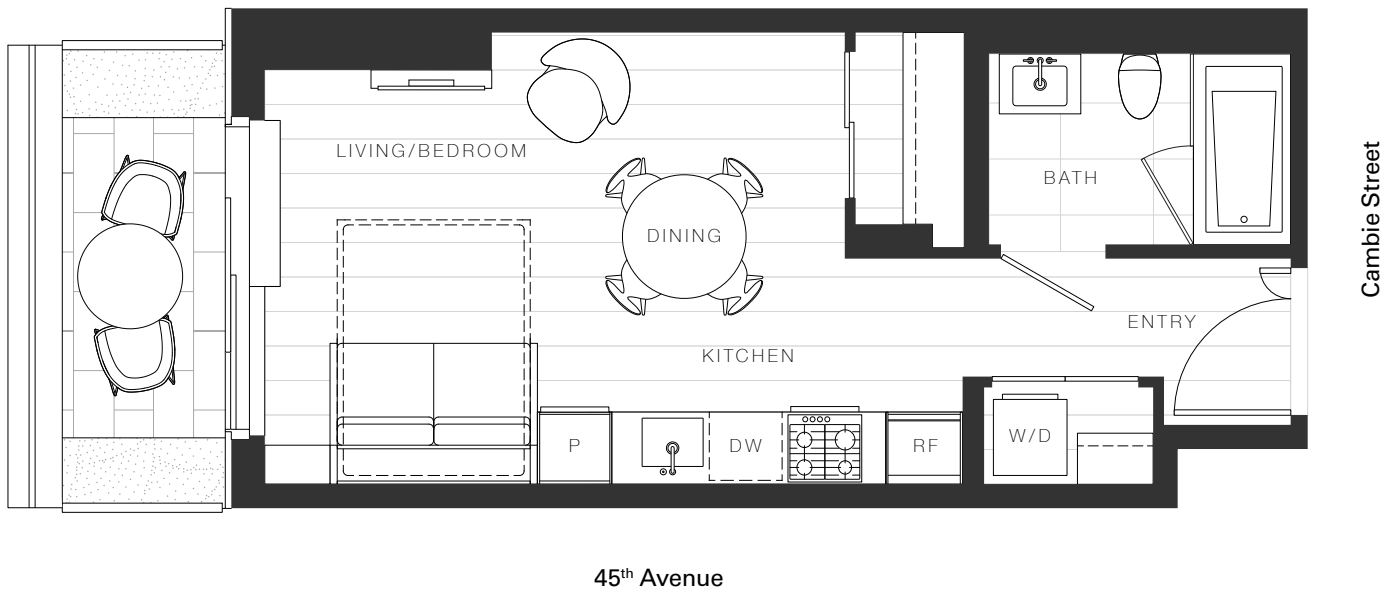

X Clémade

Studio 811

—
Total Living: 444 ft²

45th Avenue

OAKRIDGE X CLÉMANDE

Dimensions, sizes, specifications, layouts and materials are approximate and provided for information purposes only and are not represented as being the actual final areas and dimensions. Prospective purchasers are advised that interior square footage is combined with balcony square footage and included in total advertised square footage of the homes. Exterior walls and glazing, balcony configurations, fascia, guard-rails, screens and façade panel locations are approximate and provided for information purposes only, and will vary in area, type, specifications, and extent depending on the home. The locations shown are not represented as being the final locations of these items. All of the foregoing (including without limitation the dimensions and layout) are subject to change in the developer's sole discretion, without compensation or notice. Please ask sales representative for details. E. & O.E.