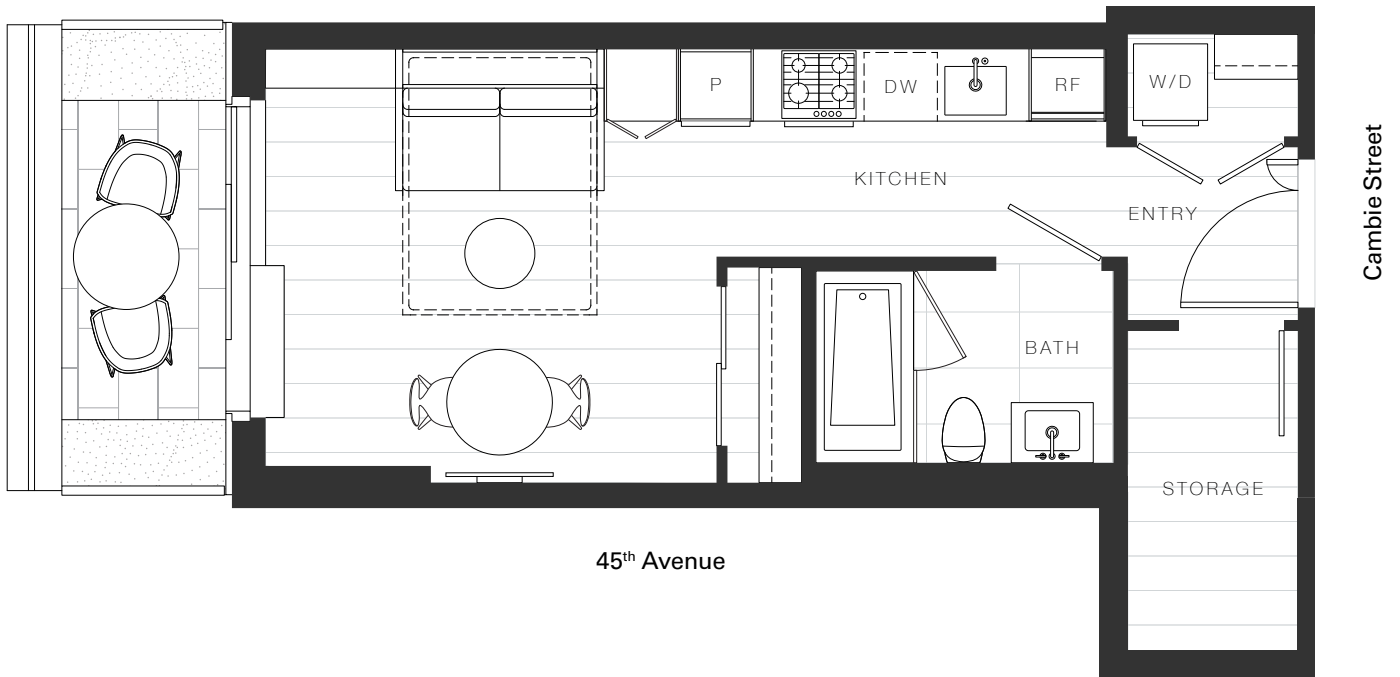

X Clémade

Studio 810

—
Total Living: 458 ft²

OAKRIDGE X CLÉMANDE

Dimensions, sizes, specifications, layouts and materials are approximate and provided for information purposes only and are not represented as being the actual final areas and dimensions. Prospective purchasers are advised that interior square footage is combined with balcony square footage and included in total advertised square footage of the homes. Exterior walls and glazing, balcony configurations, fascia, guard-rails, screens and façade panel locations are approximate and provided for information purposes only, and will vary in area, type, specifications, and extent depending on the home. The locations shown are not represented as being the final locations of these items. All of the foregoing (including without limitation the dimensions and layout) are subject to change in the developer's sole discretion, without compensation or notice. Please ask sales representative for details. E. & O.E.