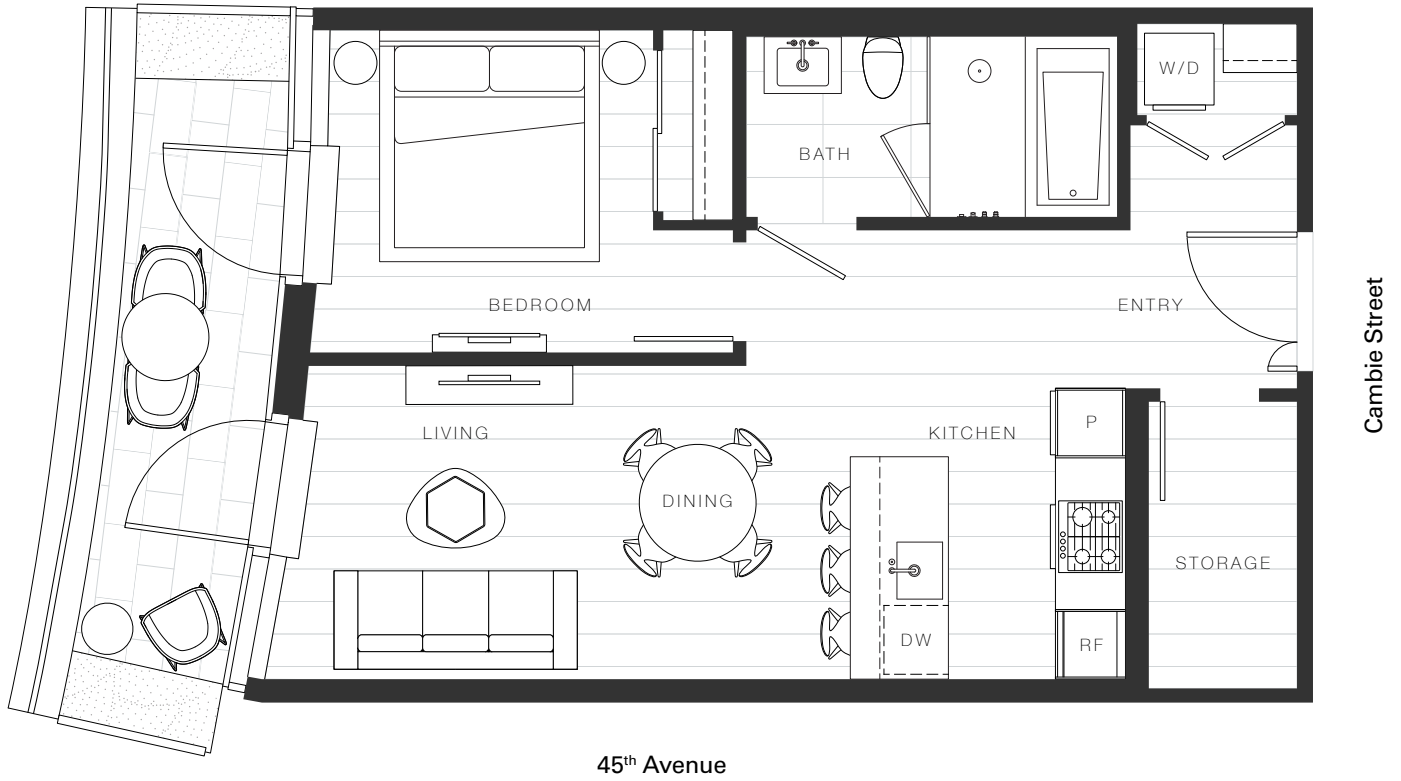

X Clémade

Home 806

1 Bedroom

Total Living: 688 ft²

OAKRIDGE X CLÉMANDE

Dimensions, sizes, specifications, layouts and materials are approximate and provided for information purposes only and are not represented as being the actual final areas and dimensions. Prospective purchasers are advised that interior square footage is combined with balcony square footage and included in total advertised square footage of the homes. Exterior walls and glazing, balcony configurations, fascia, guard-rails, screens and façade panel locations are approximate and provided for information purposes only, and will vary in area, type, specifications, and extent depending on the home. The locations shown are not represented as being the final locations of these items. All of the foregoing (including without limitation the dimensions and layout) are subject to change in the developer's sole discretion, without compensation or notice. Please ask sales representative for details. E. & O.E.