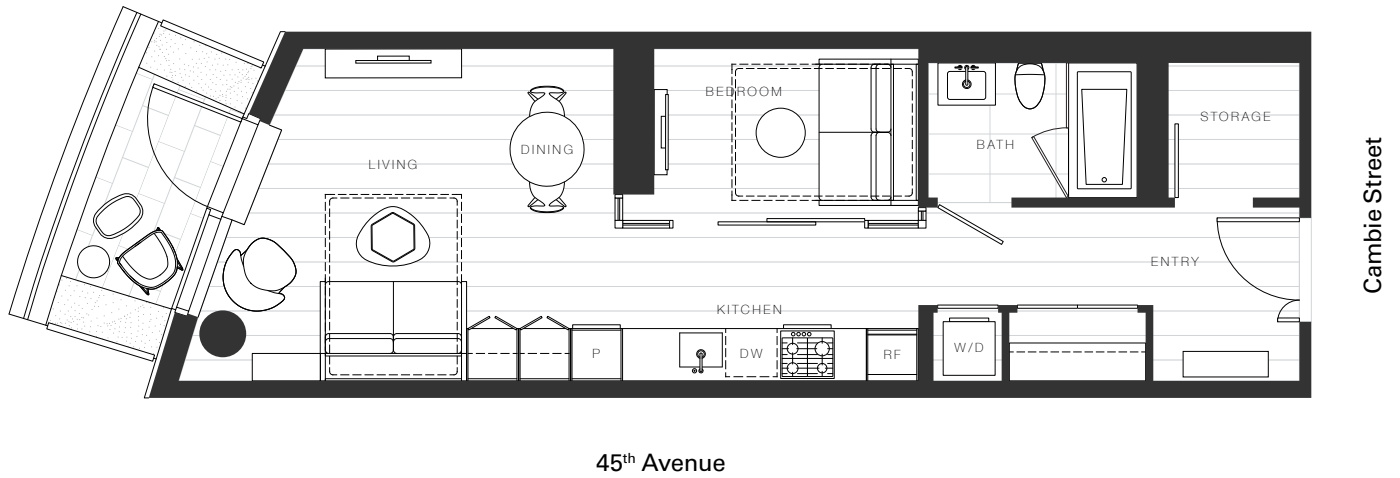

X Clémade

Home 802

—
1 Bedroom

Total Living: 636 ft²

OAKRIDGE X CLÉMANDE

Dimensions, sizes, specifications, layouts and materials are approximate and provided for information purposes only and are not represented as being the actual final areas and dimensions. Prospective purchasers are advised that interior square footage is combined with balcony square footage and included in total advertised square footage of the homes. Exterior walls and glazing, balcony configurations, fascia, guard-rails, screens and façade panel locations are approximate and provided for information purposes only, and will vary in area, type, specifications, and extent depending on the home. The locations shown are not represented as being the final locations of these items. All of the foregoing (including without limitation the dimensions and layout) are subject to change in the developer's sole discretion, without compensation or notice. Please ask sales representative for details. E. & O.E.