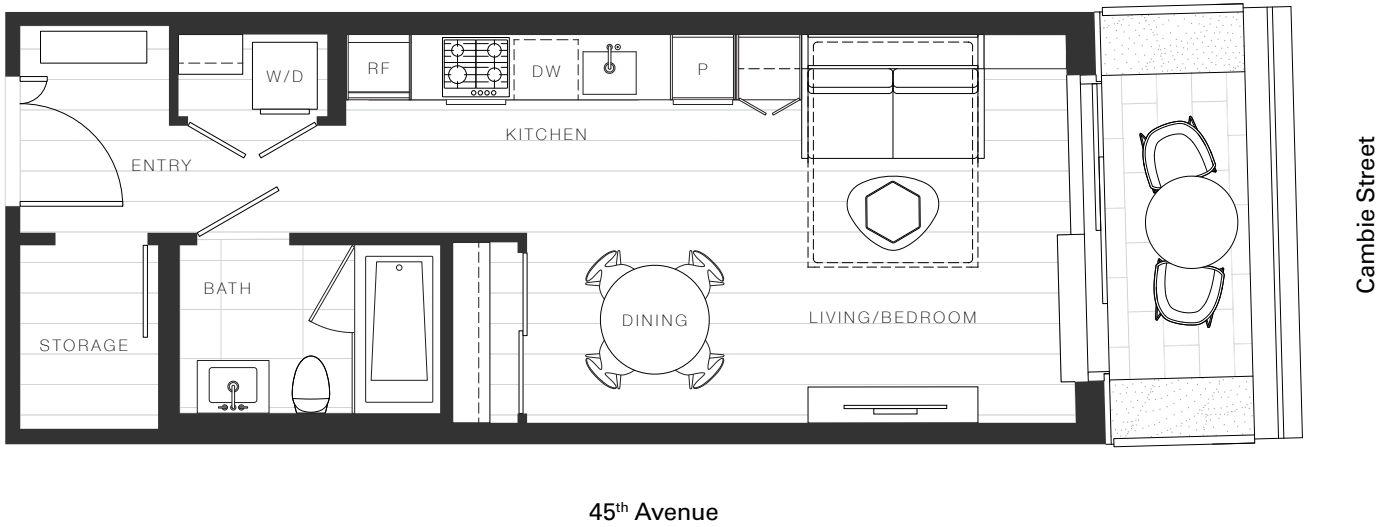

X Clémade

Studio 740

—

Total Living: 512 ft<sup>2</sup>

## OAKRIDGE X CLÉMANDE

Dimensions, sizes, specifications, layouts and materials are approximate and provided for information purposes only and are not represented as being the actual final areas and dimensions. Prospective purchasers are advised that interior square footage is combined with balcony square footage and included in total advertised square footage of the homes. Exterior walls and glazing, balcony configurations, fascia, guard-rails, screens and façade panel locations are approximate and provided for information purposes only, and will vary in area, type, specifications, and extent depending on the home. The locations shown are not represented as being the final locations of these items. All of the foregoing (including without limitation the dimensions and layout) are subject to change in the developer's sole discretion, without compensation or notice. Please ask sales representative for details. E. & O.E.