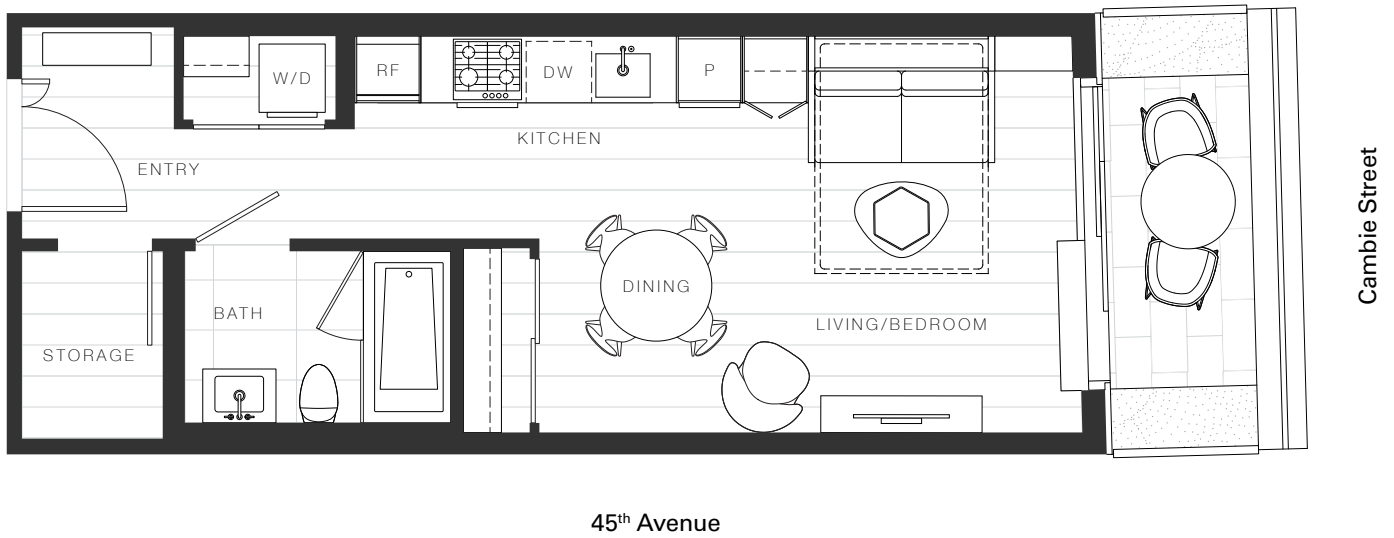

X Clémade

Studio 738

—
Total Living: 503 ft²

OAKRIDGE X CLÉMANDE

Dimensions, sizes, specifications, layouts and materials are approximate and provided for information purposes only and are not represented as being the actual final areas and dimensions. Prospective purchasers are advised that interior square footage is combined with balcony square footage and included in total advertised square footage of the homes. Exterior walls and glazing, balcony configurations, fascia, guard-rails, screens and façade panel locations are approximate and provided for information purposes only, and will vary in area, type, specifications, and extent depending on the home. The locations shown are not represented as being the final locations of these items. All of the foregoing (including without limitation the dimensions and layout) are subject to change in the developer's sole discretion, without compensation or notice. Please ask sales representative for details. E. & O.E.