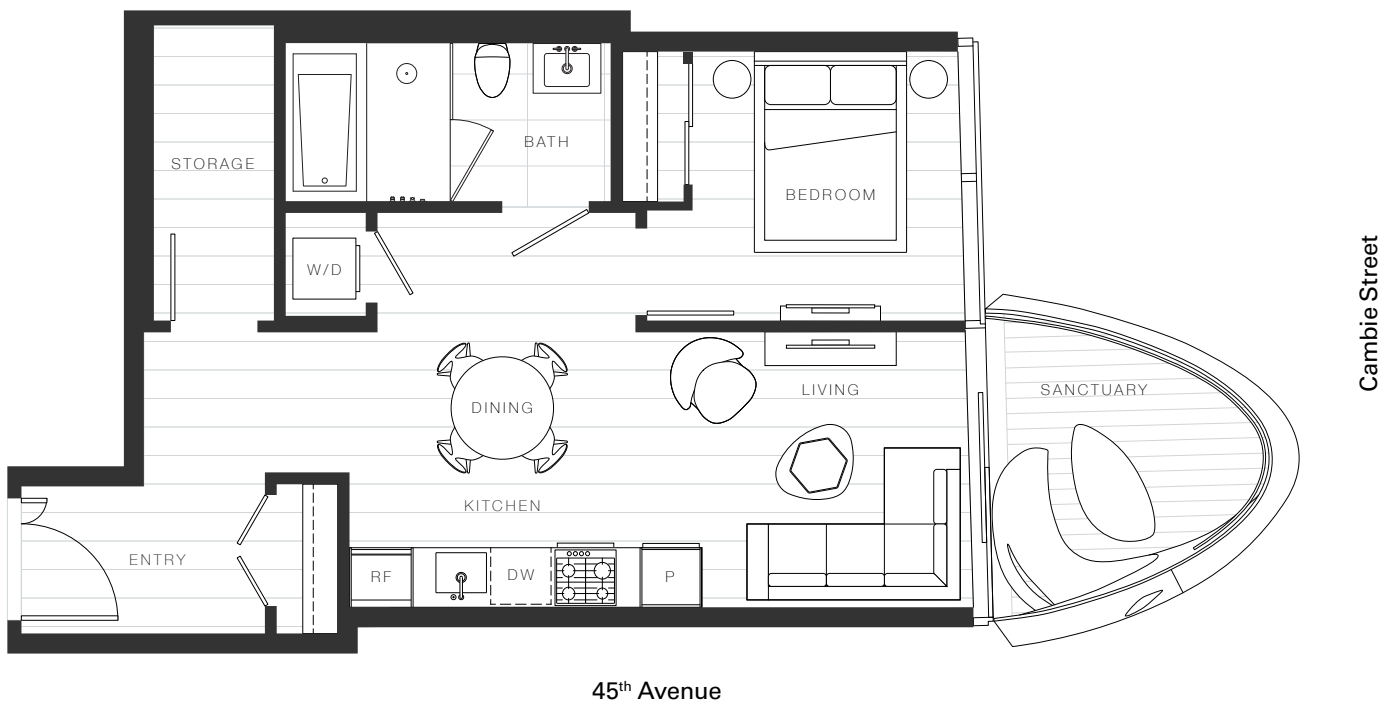

X Clémade

Home 728

—
1 Bedroom

Total Living: 675 ft²

OAKRIDGE X CLÉMANDE

Dimensions, sizes, specifications, layouts and materials are approximate and provided for information purposes only and are not represented as being the actual final areas and dimensions. Prospective purchasers are advised that interior square footage is combined with balcony square footage and included in total advertised square footage of the homes. Exterior walls and glazing, balcony configurations, fascia, guard-rails, screens and façade panel locations are approximate and provided for information purposes only, and will vary in area, type, specifications, and extent depending on the home. The locations shown are not represented as being the final locations of these items. All of the foregoing (including without limitation the dimensions and layout) are subject to change in the developer's sole discretion, without compensation or notice. Please ask sales representative for details. E. & O.E.