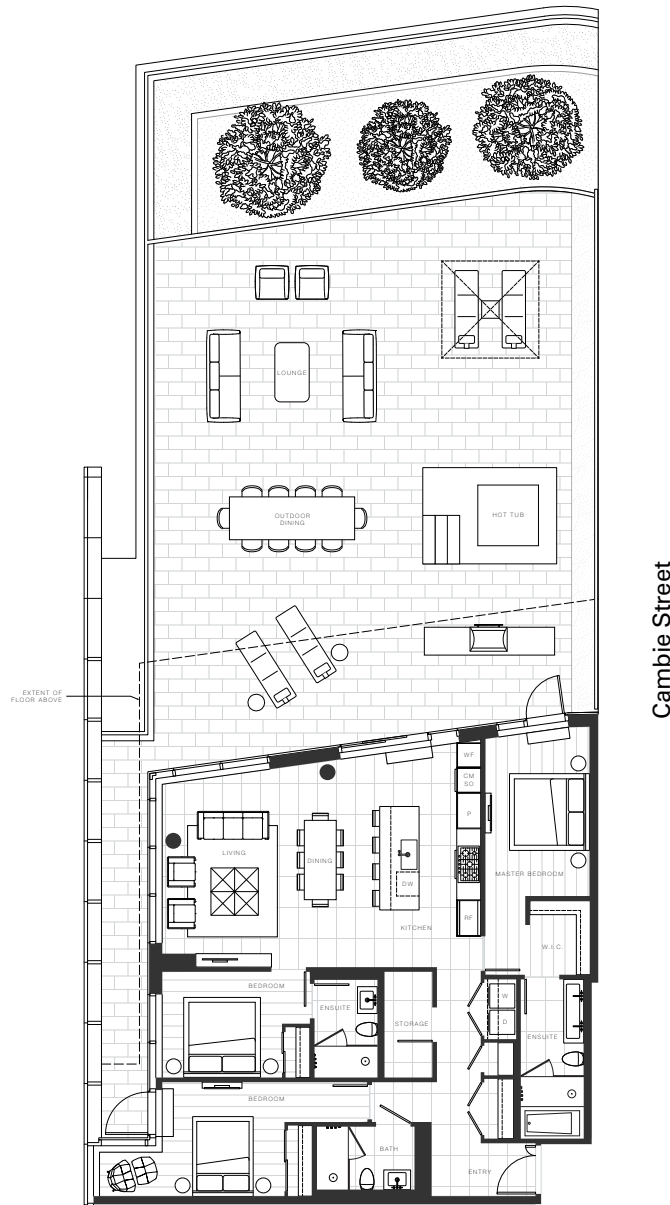

X Clémade

Home 721

—
3 Bedroom

Total Living: 3,065 ft²

45th Avenue

OAKRIDGE X CLÉMANDE

Dimensions, sizes, specifications, layouts and materials are approximate and provided for information purposes only and are not represented as being the actual final areas and dimensions. Prospective purchasers are advised that interior square footage is combined with balcony square footage and included in total advertised square footage of the homes. Exterior walls and glazing, balcony configurations, fascia, guard-rails, screens and façade panel locations are approximate and provided for information purposes only, and will vary in area, type, specifications, and extent depending on the home. The locations shown are not represented as being the final locations of these items. All of the foregoing (including without limitation the dimensions and layout) are subject to change in the developer's sole discretion, without compensation or notice. Please ask sales representative for details. E. & O.E.