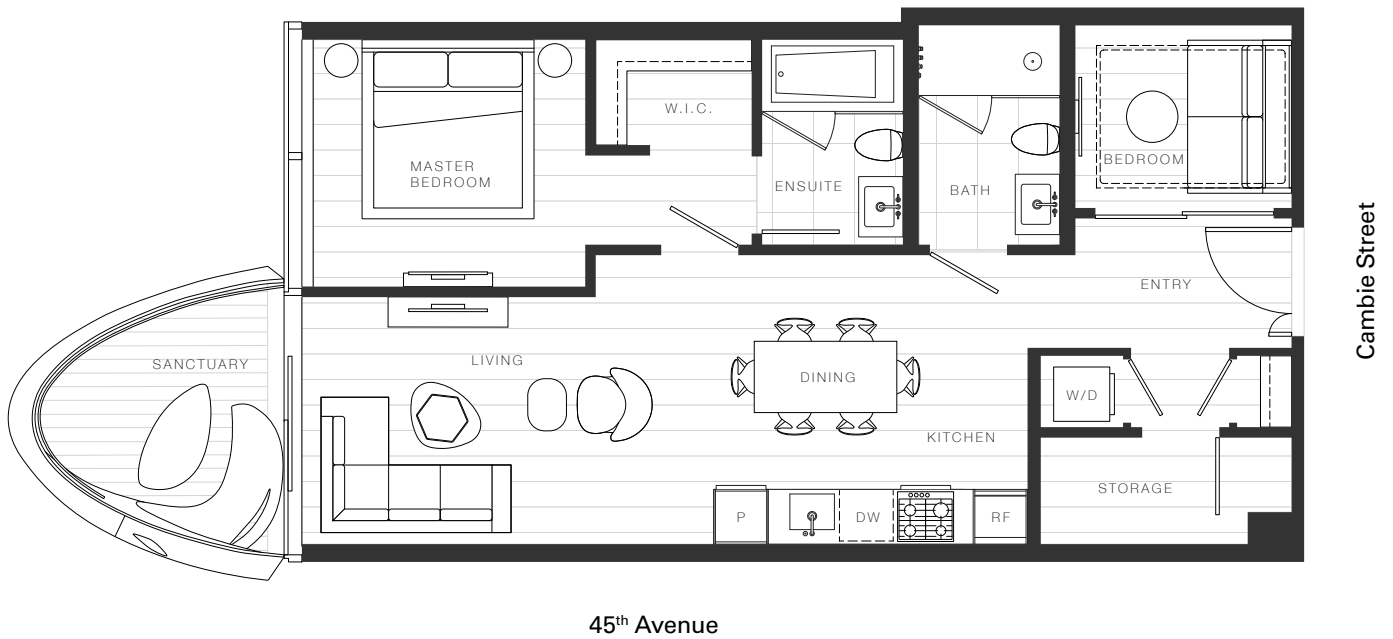

X Clémante

Home 719

—
2 Bedroom Junior

Total Living: 819 ft²

OAKRIDGE X CLÉMANDE

Dimensions, sizes, specifications, layouts and materials are approximate and provided for information purposes only and are not represented as being the actual final areas and dimensions. Prospective purchasers are advised that interior square footage is combined with balcony square footage and included in total advertised square footage of the homes. Exterior walls and glazing, balcony configurations, fascia, guard-rails, screens and façade panel locations are approximate and provided for information purposes only, and will vary in area, type, specifications, and extent depending on the home. The locations shown are not represented as being the final locations of these items. All of the foregoing (including without limitation the dimensions and layout) are subject to change in the developer's sole discretion, without compensation or notice. Please ask sales representative for details. E. & O.E.