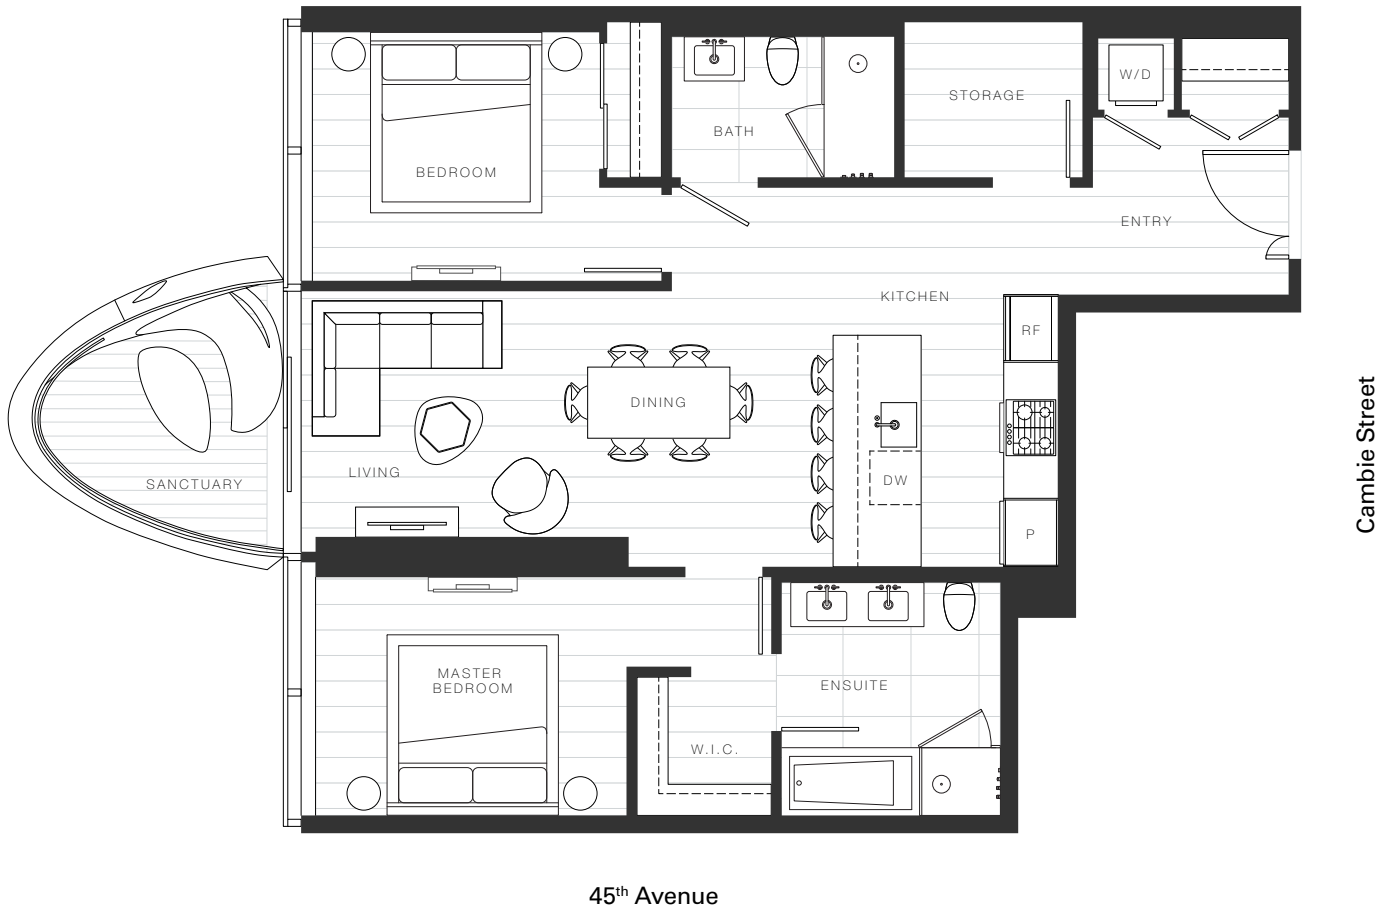

X Clémade

Home 717

—
2 Bedroom

Total Living: 1,034 ft²

OAKRIDGE X CLÉMANDE

Dimensions, sizes, specifications, layouts and materials are approximate and provided for information purposes only and are not represented as being the actual final areas and dimensions. Prospective purchasers are advised that interior square footage is combined with balcony square footage and included in total advertised square footage of the homes. Exterior walls and glazing, balcony configurations, fascia, guard-rails, screens and façade panel locations are approximate and provided for information purposes only, and will vary in area, type, specifications, and extent depending on the home. The locations shown are not represented as being the final locations of these items. All of the foregoing (including without limitation the dimensions and layout) are subject to change in the developer's sole discretion, without compensation or notice. Please ask sales representative for details. E. & O.E.