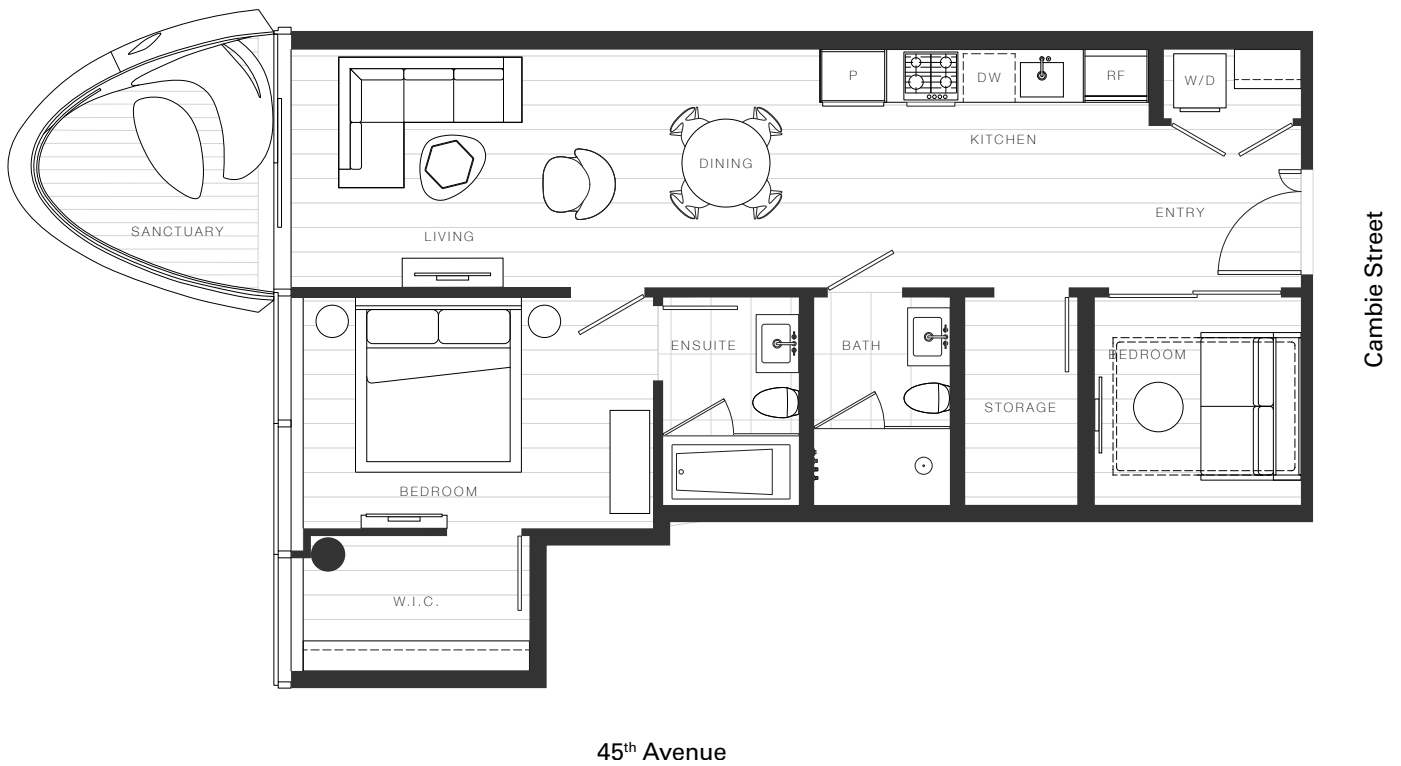

X Clémade

Home 712

—
2 Bedroom Junior

Total Living: 882 ft²

OAKRIDGE X CLÉMANDE

Dimensions, sizes, specifications, layouts and materials are approximate and provided for information purposes only and are not represented as being the actual final areas and dimensions. Prospective purchasers are advised that interior square footage is combined with balcony square footage and included in total advertised square footage of the homes. Exterior walls and glazing, balcony configurations, fascia, guard-rails, screens and façade panel locations are approximate and provided for information purposes only, and will vary in area, type, specifications, and extent depending on the home. The locations shown are not represented as being the final locations of these items. All of the foregoing (including without limitation the dimensions and layout) are subject to change in the developer's sole discretion, without compensation or notice. Please ask sales representative for details. E. & O.E.