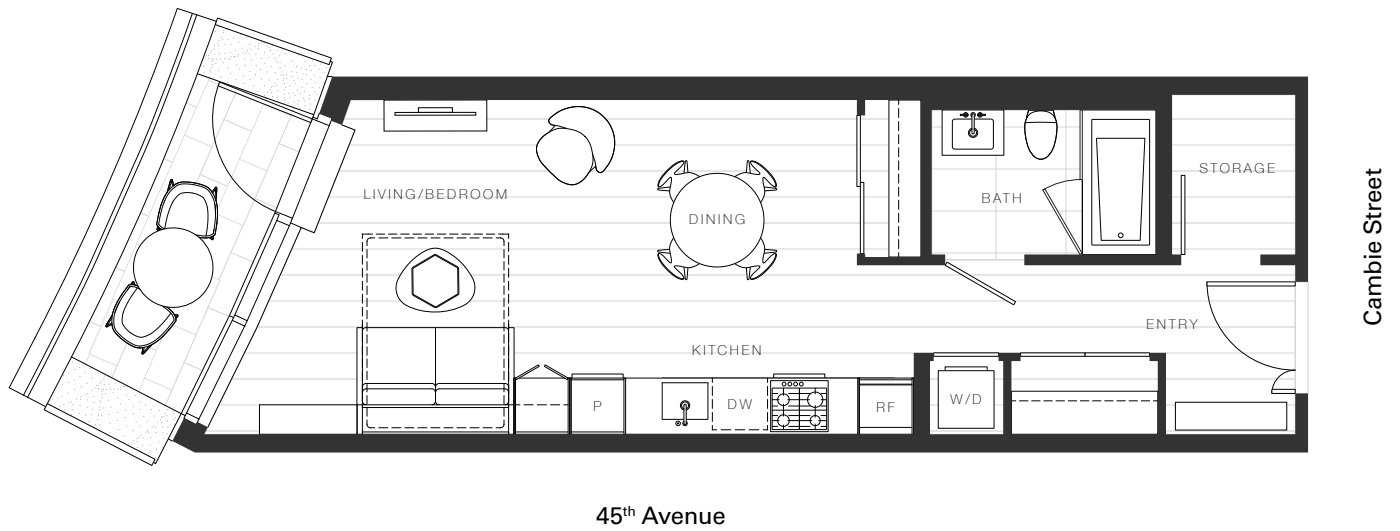

X Clémade

Studio 704

—
Total Living: 574 ft²

OAKRIDGE X CLÉMANDE

Dimensions, sizes, specifications, layouts and materials are approximate and provided for information purposes only and are not represented as being the actual final areas and dimensions. Prospective purchasers are advised that interior square footage is combined with balcony square footage and included in total advertised square footage of the homes. Exterior walls and glazing, balcony configurations, fascia, guard-rails, screens and façade panel locations are approximate and provided for information purposes only, and will vary in area, type, specifications, and extent depending on the home. The locations shown are not represented as being the final locations of these items. All of the foregoing (including without limitation the dimensions and layout) are subject to change in the developer's sole discretion, without compensation or notice. Please ask sales representative for details. E. & O.E.