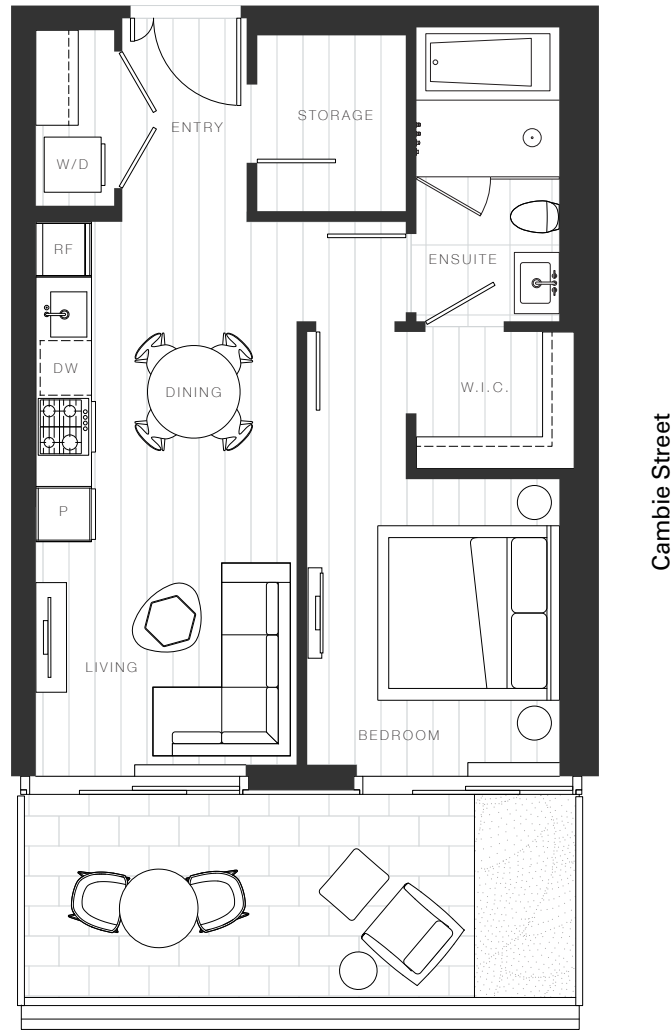

X Clémade

Home 650

—  
1 Bedroom

Total Living: 737 ft<sup>2</sup>

45<sup>th</sup> Avenue

**OAKRIDGE X CLÉMANDE**

Dimensions, sizes, specifications, layouts and materials are approximate and provided for information purposes only and are not represented as being the actual final areas and dimensions. Prospective purchasers are advised that interior square footage is combined with balcony square footage and included in total advertised square footage of the homes. Exterior walls and glazing, balcony configurations, fascia, guard-rails, screens and façade panel locations are approximate and provided for information purposes only, and will vary in area, type, specifications, and extent depending on the home. The locations shown are not represented as being the final locations of these items. All of the foregoing (including without limitation the dimensions and layout) are subject to change in the developer's sole discretion, without compensation or notice. Please ask sales representative for details. E. & O.E.