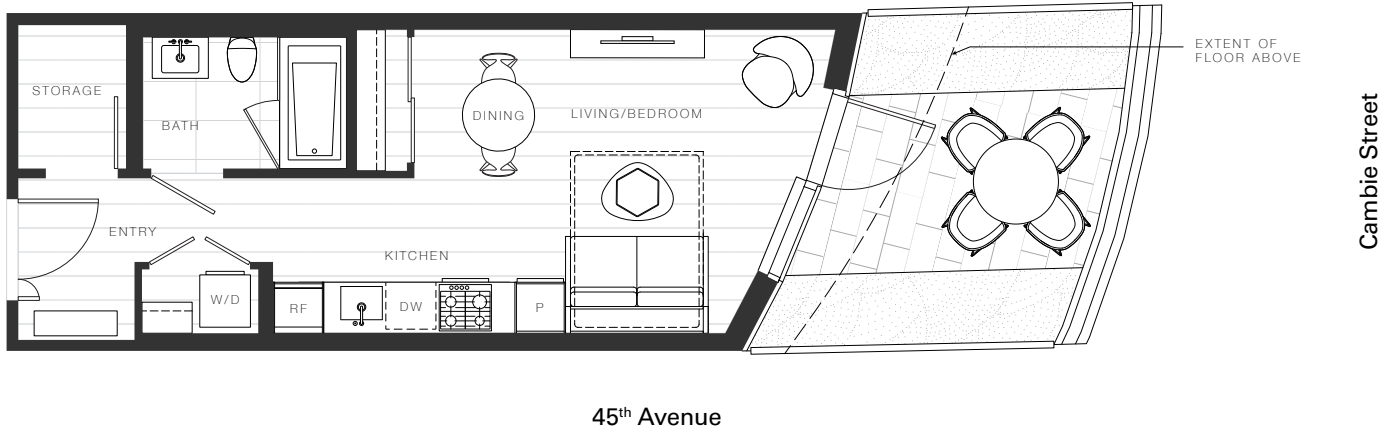

X Clémade

Studio 645

—

Total Living: 579 ft²

OAKRIDGE X CLÉMANDE

Dimensions, sizes, specifications, layouts and materials are approximate and provided for information purposes only and are not represented as being the actual final areas and dimensions. Prospective purchasers are advised that interior square footage is combined with balcony square footage and included in total advertised square footage of the homes. Exterior walls and glazing, balcony configurations, fascia, guard-rails, screens and façade panel locations are approximate and provided for information purposes only, and will vary in area, type, specifications, and extent depending on the home. The locations shown are not represented as being the final locations of these items. All of the foregoing (including without limitation the dimensions and layout) are subject to change in the developer's sole discretion, without compensation or notice. Please ask sales representative for details. E. & O.E.