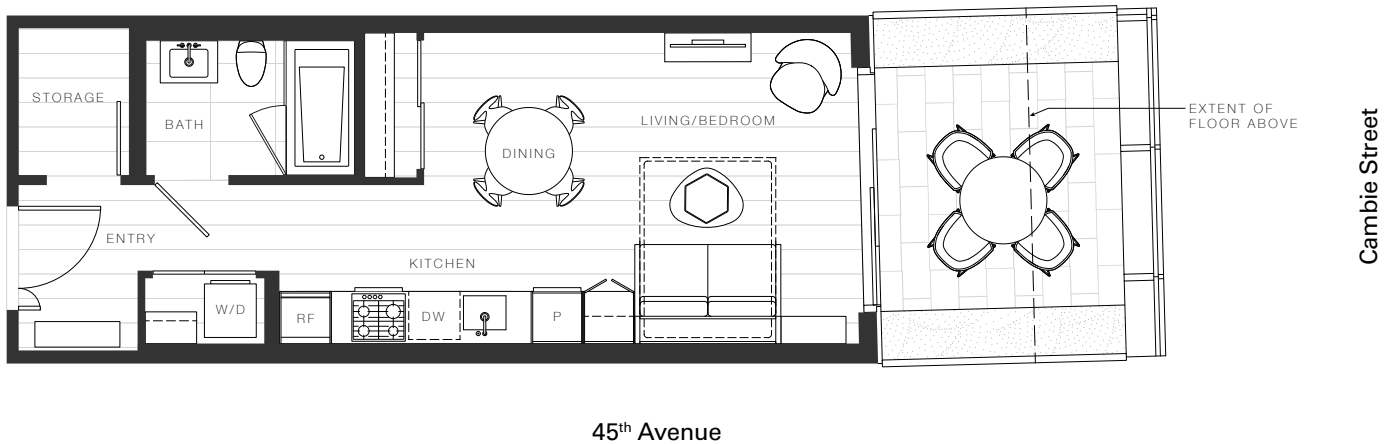

X Clémade

Studio 641

—

Total Living: 574 ft²

OAKRIDGE X CLÉMANDE

Dimensions, sizes, specifications, layouts and materials are approximate and provided for information purposes only and are not represented as being the actual final areas and dimensions. Prospective purchasers are advised that interior square footage is combined with balcony square footage and included in total advertised square footage of the homes. Exterior walls and glazing, balcony configurations, fascia, guard-rails, screens and façade panel locations are approximate and provided for information purposes only, and will vary in area, type, specifications, and extent depending on the home. The locations shown are not represented as being the final locations of these items. All of the foregoing (including without limitation the dimensions and layout) are subject to change in the developer's sole discretion, without compensation or notice. Please ask sales representative for details. E. & O.E.